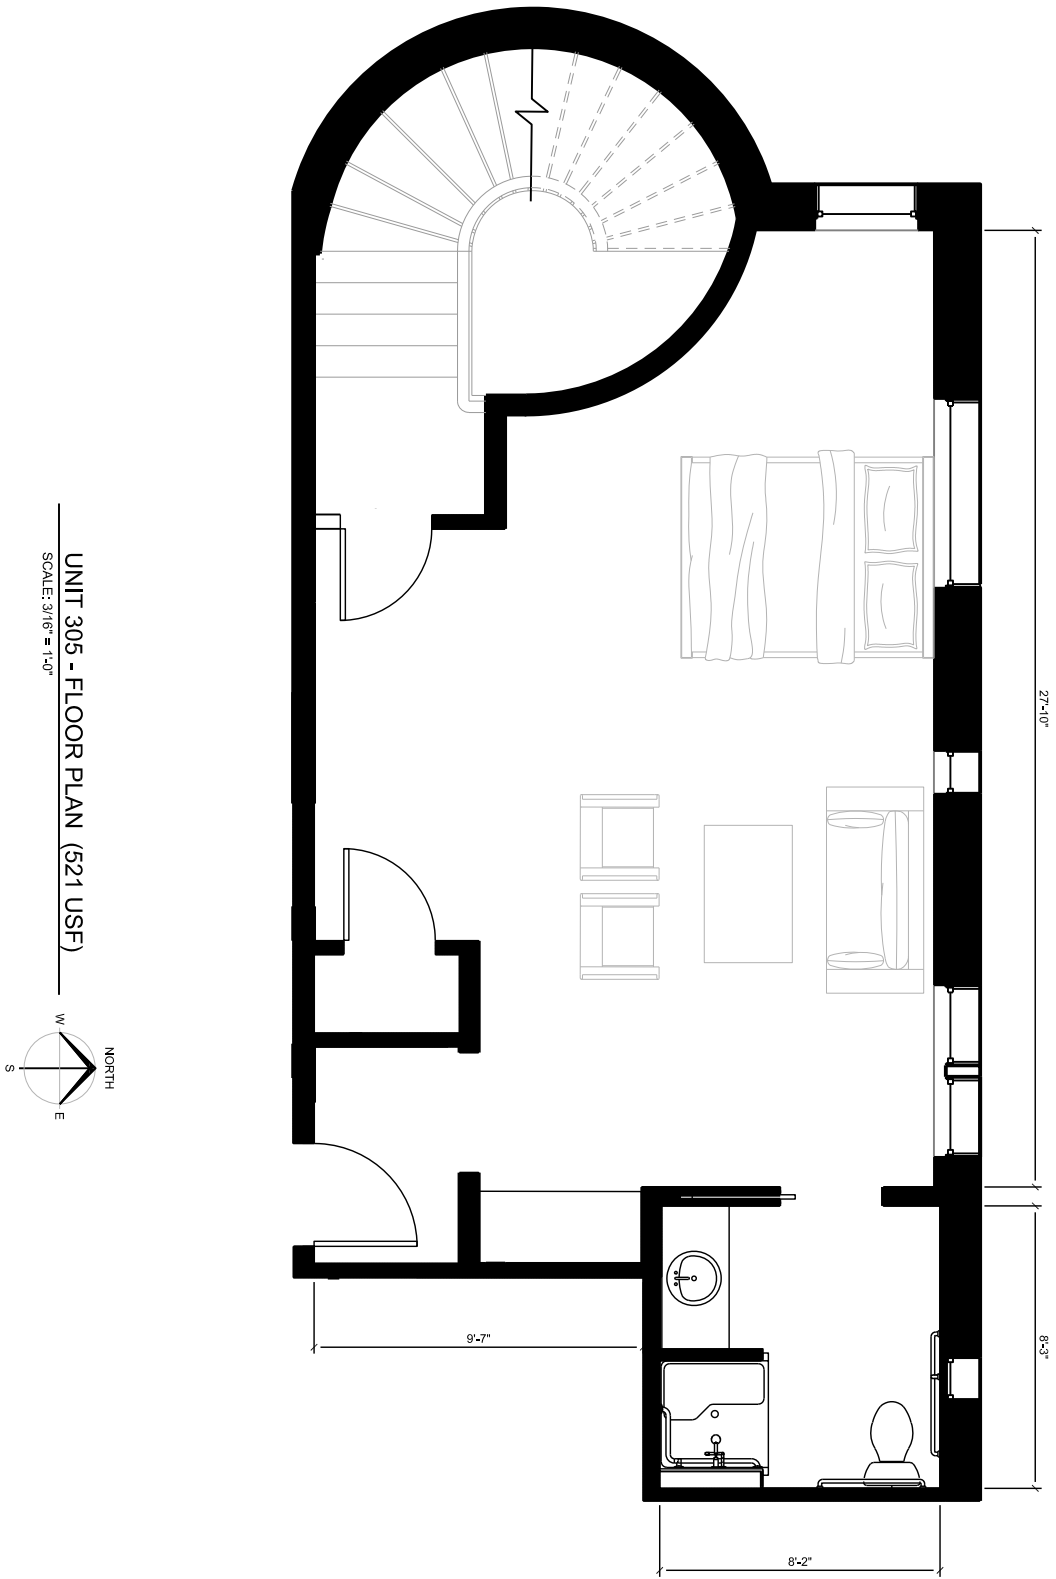

M1
MANOR
ON 1ST

EXPANDED PREMIUM SUITES

UNIT 303 - FLOOR PLAN (553 USF)
SCALE: 3/16" = 1'-0"

UNIT 304 - FLOOR PLAN (481 USF)

SCALE: 3/16" = 1'-0"

MANOR ON 1ST