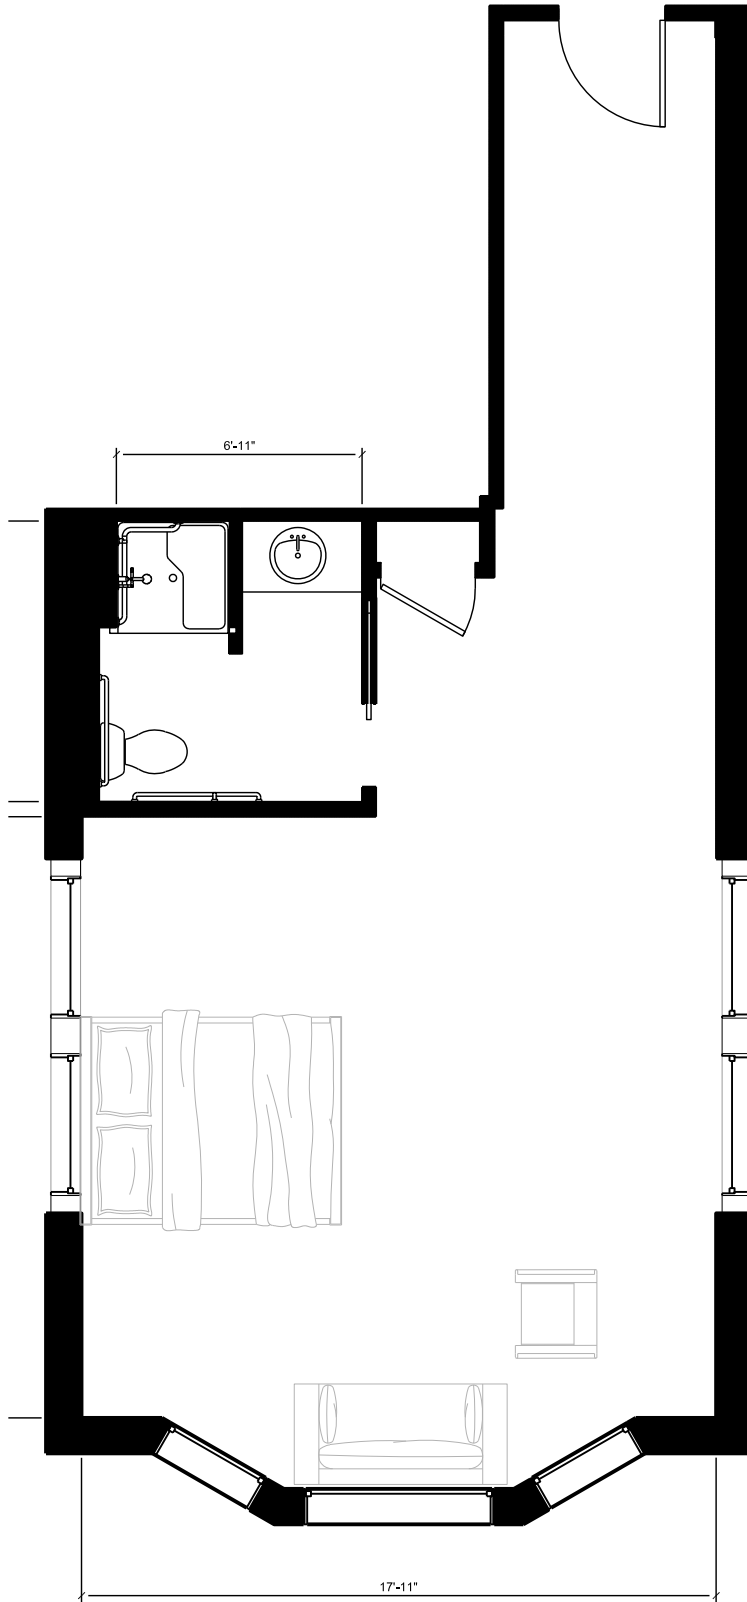

M1
MANOR
ON 1ST

EXPANDED PREMIUM SUITES

UNIT 303 - FLOOR PLAN (553 USF)
SCALE: 3/16" = 1'-0"

UNIT 304 - FLOOR PLAN (481 USF)

SCALE: 3/16" = 1'-0"

MANOR ON 1ST