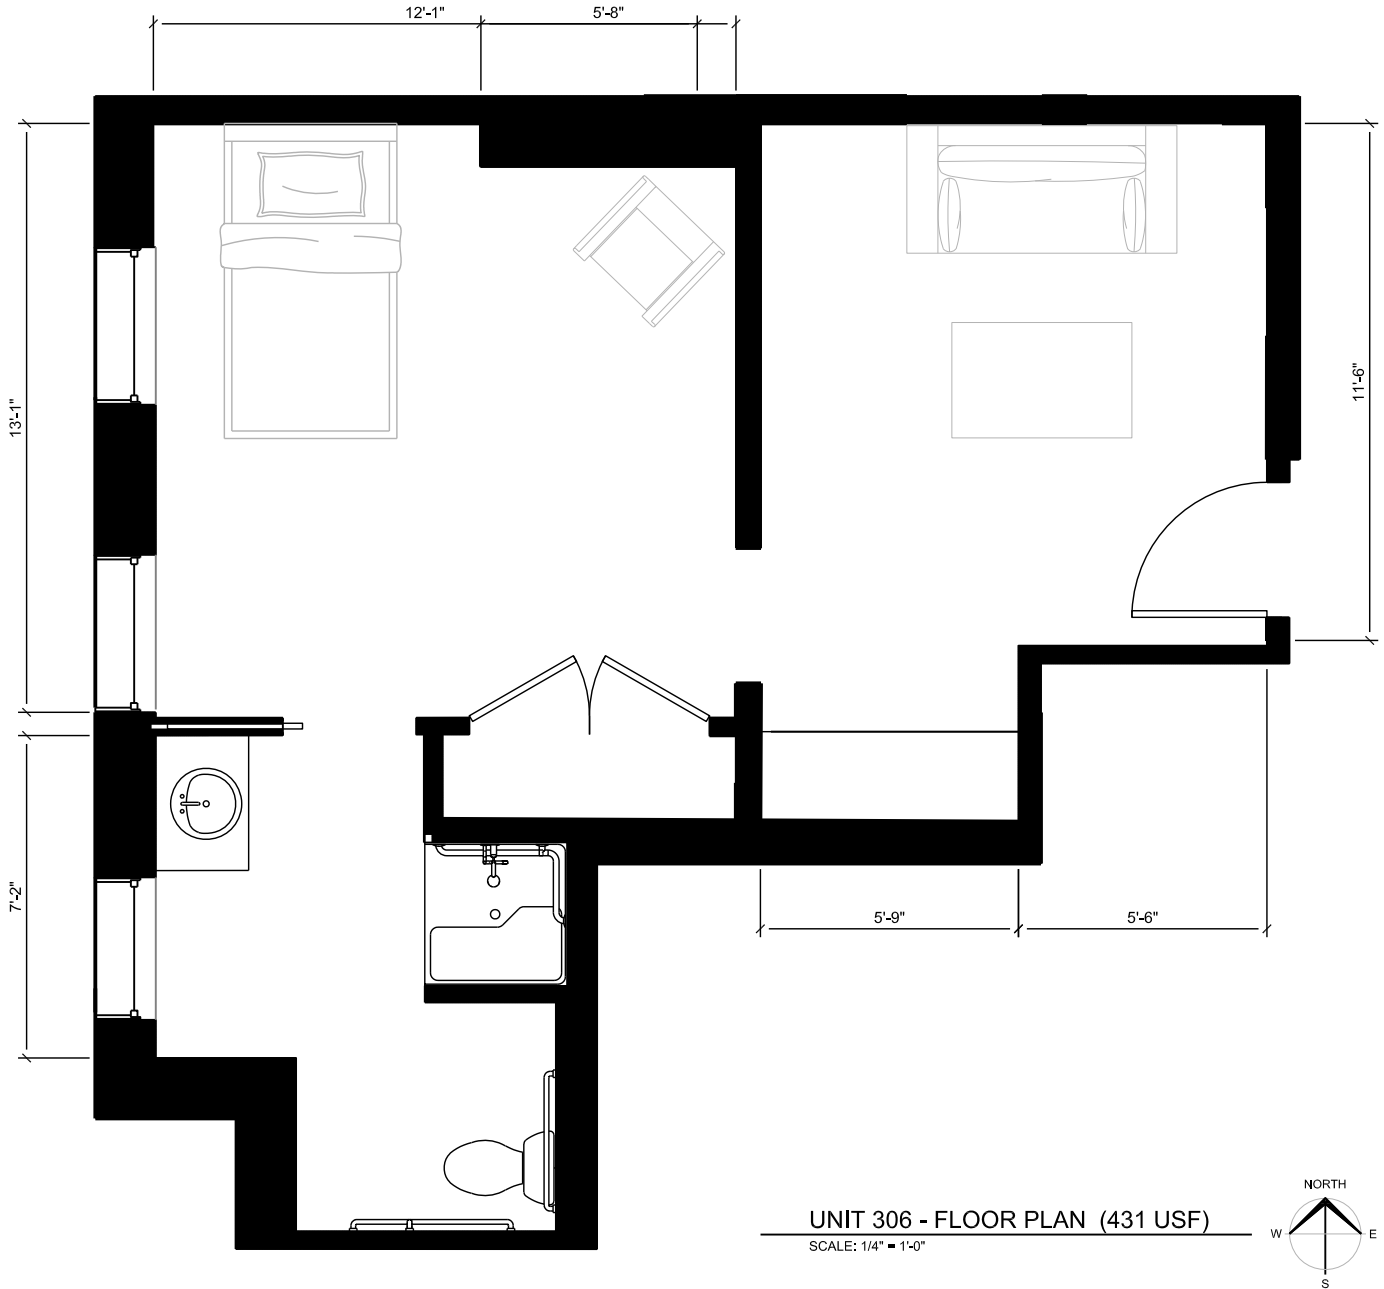

M1
MANOR
ON 1ST

EXPANDED PREMIUM SUITES

UNIT 303 - FLOOR PLAN (553 USF)
SCALE: 3/16" = 1'-0"

UNIT 304 - FLOOR PLAN (481 USF)

SCALE: 3/16" = 1'-0"

MANOR ON 1ST