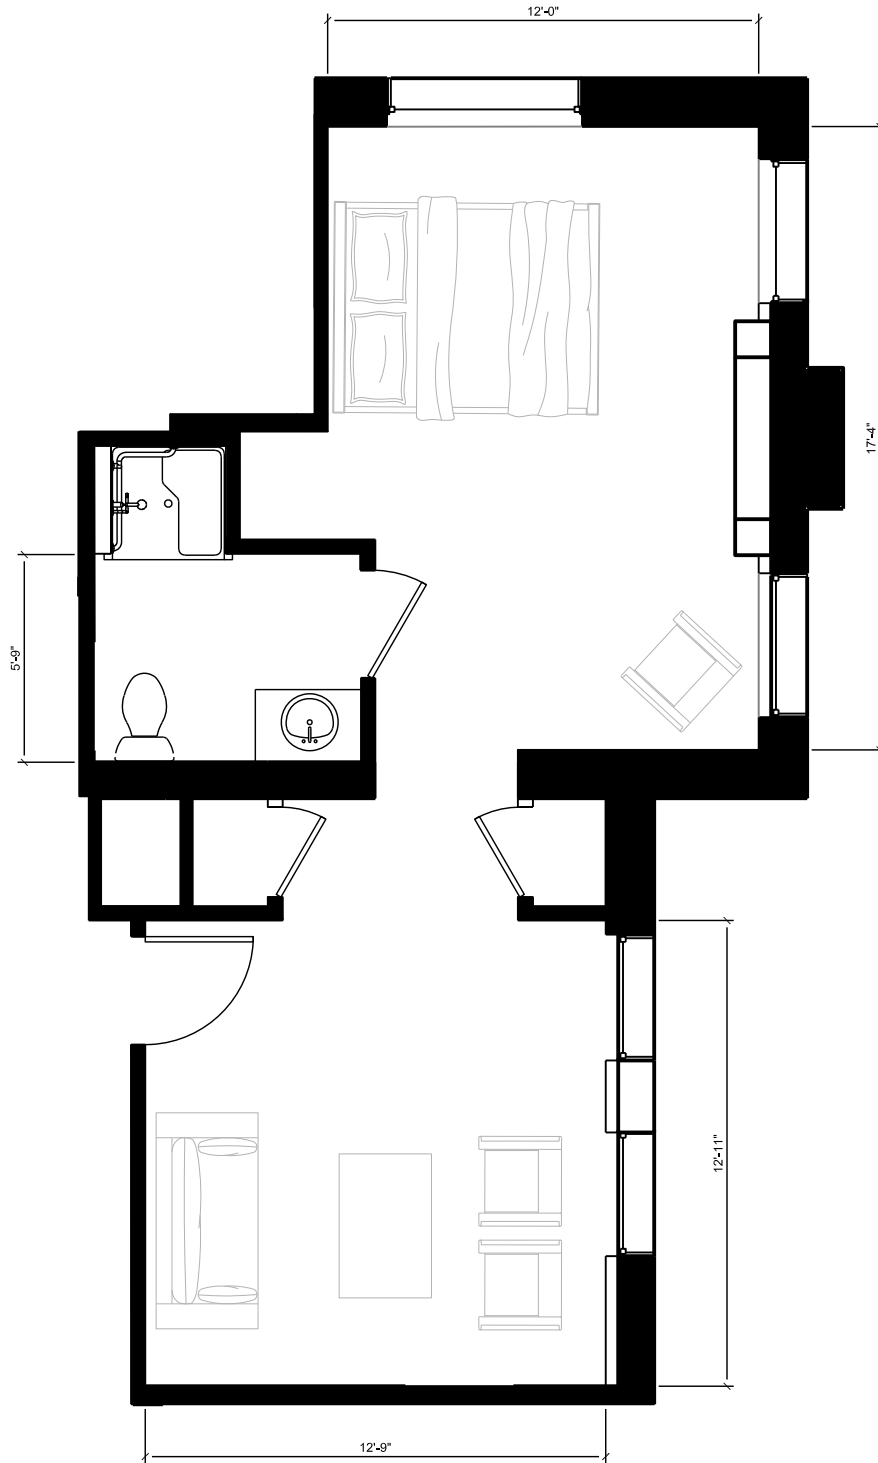

M1
MANOR
ON 1ST

EXPANDED PREMIUM SUITES

UNIT 303 - FLOOR PLAN (553 USF)
SCALE: 3/16" = 1'-0"

UNIT 304 - FLOOR PLAN (481 USF)

SCALE: 3/16" = 1'-0"

MANOR ON 1ST