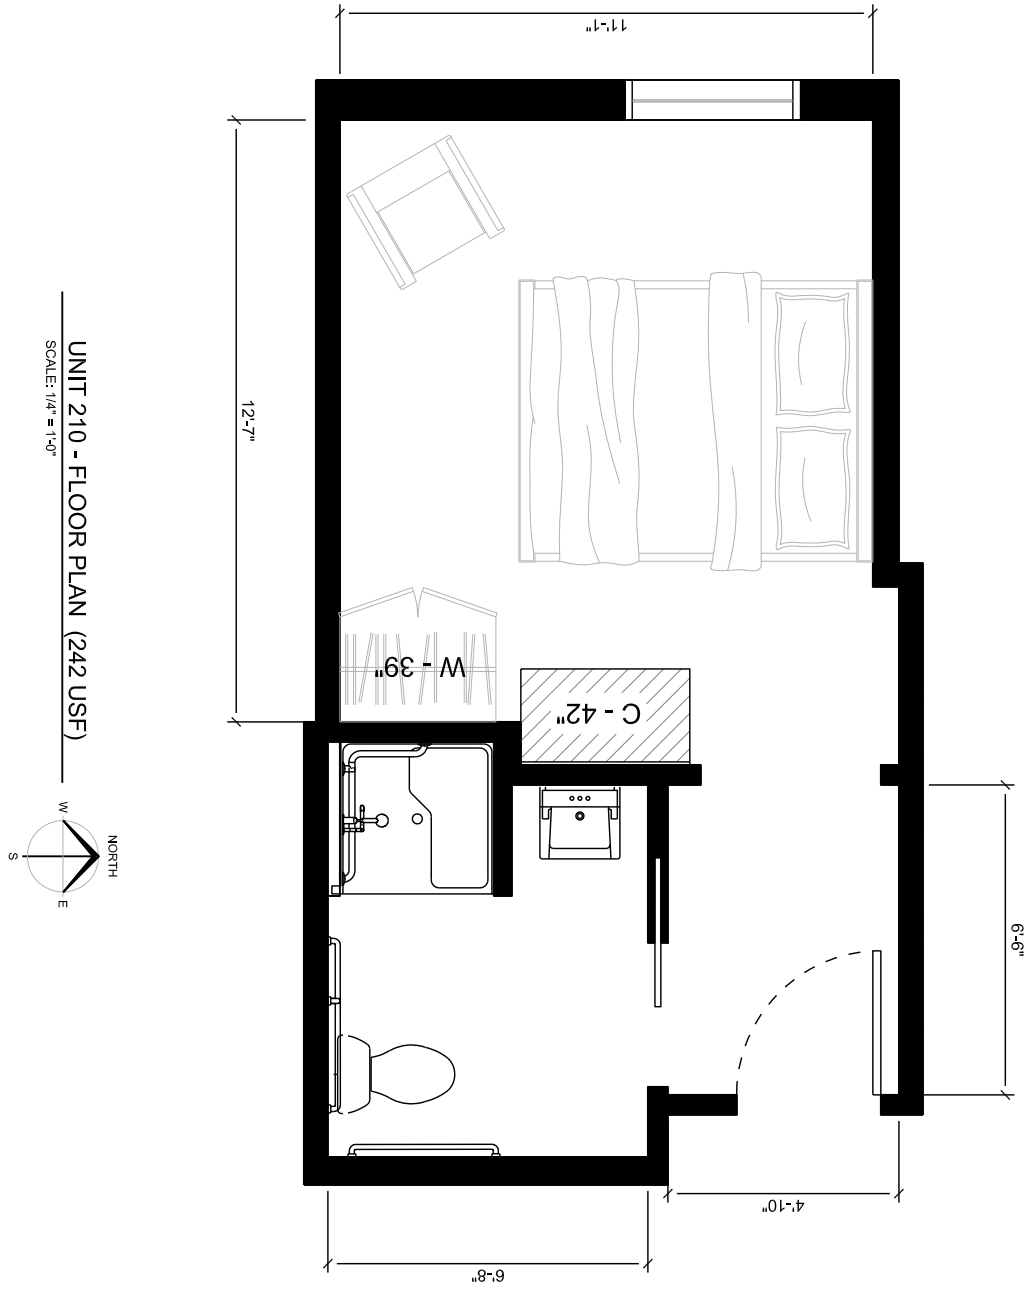

M1

MANOR

ON 1ST

DELUXE SUITES

UNIT 105
280 USF

UNIT 105 - FLOOR PLAN (280 USF)
SCALE: 1/4" = 1'-0"

UNIT 106 - FLOOR PLAN (240 USF)

SCALE: 1/4" = 1'-0"

UNIT 203 - FLOOR PLAN (280 USF)

SCALE: 1/4" = 1'-0"

UNIT 204 - FLOOR PLAN (246 USF)

SCALE: 1/4" = 1'-0"

UNIT 206 - FLOOR PLAN (287 USF)
SCALE: 1/4" = 1'-0"

UNIT 208 - FLOOR PLAN (292 USF)
SCALE: 1/4" = 1'-0"

UNIT 209 - FLOOR PLAN (265 USF)
SCALE: 1/4" = 1'-0"

UNIT 302 - FLOOR PLAN (220 USF)

SCALE: 1/4" = 1'-0"

UNIT 307 - FLOOR PLAN (309 USF)
SCALE: 1/4" = 1'-0"

UNIT 311 - FLOOR PLAN (278 USF)

SCALE: 1/4" = 1'-0"

UNIT 312 - FLOOR PLAN (246 USF)

SCALE: 1/4" = 1'-0"

UNIT 318 - FLOOR PLAN (242 USF)
SCALE: 1/4" = 1'-0"

UNIT 322 - FLOOR PLAN (253 USF)
SCALE: 1/4" = 1'-0"

MANOR ON 1ST