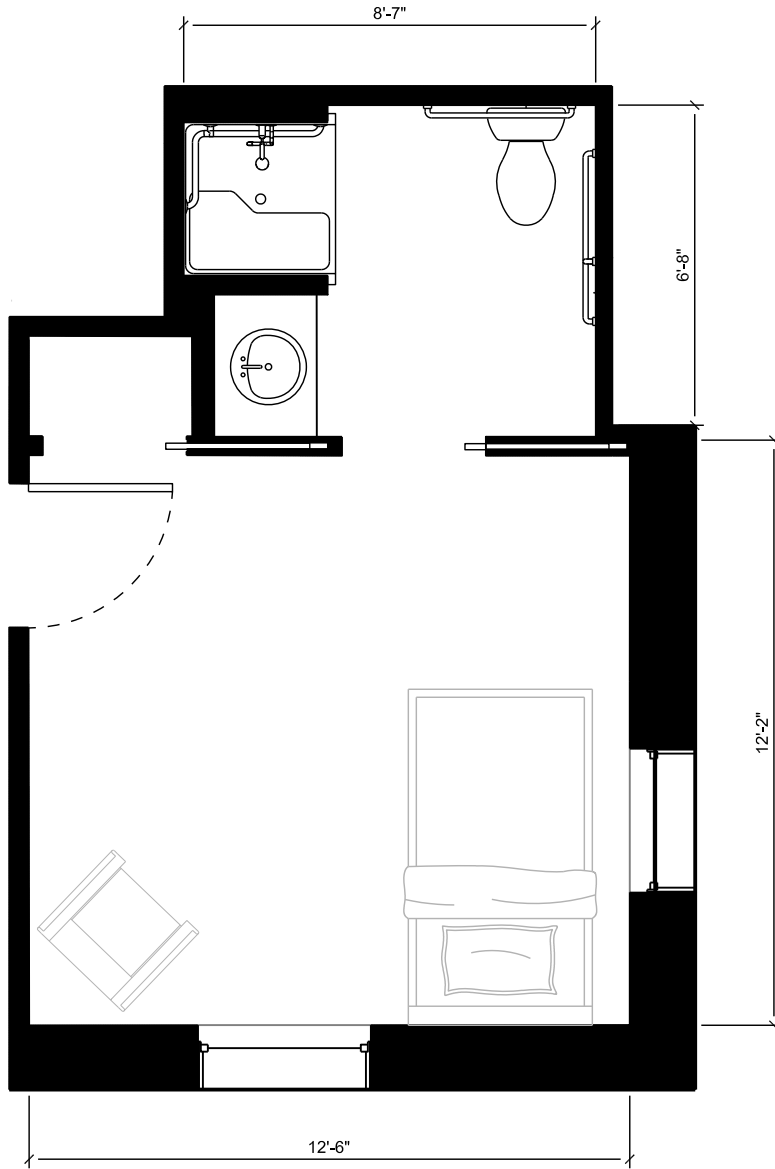

M1

MANOR

ON 1ST

DELUXE SUITES

UNIT 105
280 USF

UNIT 105 - FLOOR PLAN (280 USF)
SCALE: 1/4" = 1'-0"

UNIT 106 - FLOOR PLAN (240 USF)

SCALE: 1/4" = 1'-0"

UNIT 203 - FLOOR PLAN (280 USF)

SCALE: 1/4" = 1'-0"

UNIT 204 - FLOOR PLAN (246 USF)

SCALE: 1/4" = 1'-0"

UNIT 206 - FLOOR PLAN (287 USF)
SCALE: 1/4" = 1'-0"

UNIT 208 - FLOOR PLAN (292 USF)
SCALE: 1/4" = 1'-0"

UNIT 209 - FLOOR PLAN (265 USF)
SCALE: 1/4" = 1'-0"

UNIT 302 - FLOOR PLAN (220 USF)

SCALE: 1/4" = 1'-0"

UNIT 307 - FLOOR PLAN (309 USF)
SCALE: 1/4" = 1'-0"

UNIT 311 - FLOOR PLAN (278 USF)

SCALE: 1/4" = 1'-0"

UNIT 312 - FLOOR PLAN (246 USF)

SCALE: 1/4" = 1'-0"

UNIT 318 - FLOOR PLAN (242 USF)
SCALE: 1/4" = 1'-0"

UNIT 322 - FLOOR PLAN (253 USF)
SCALE: 1/4" = 1'-0"

MANOR ON 1ST