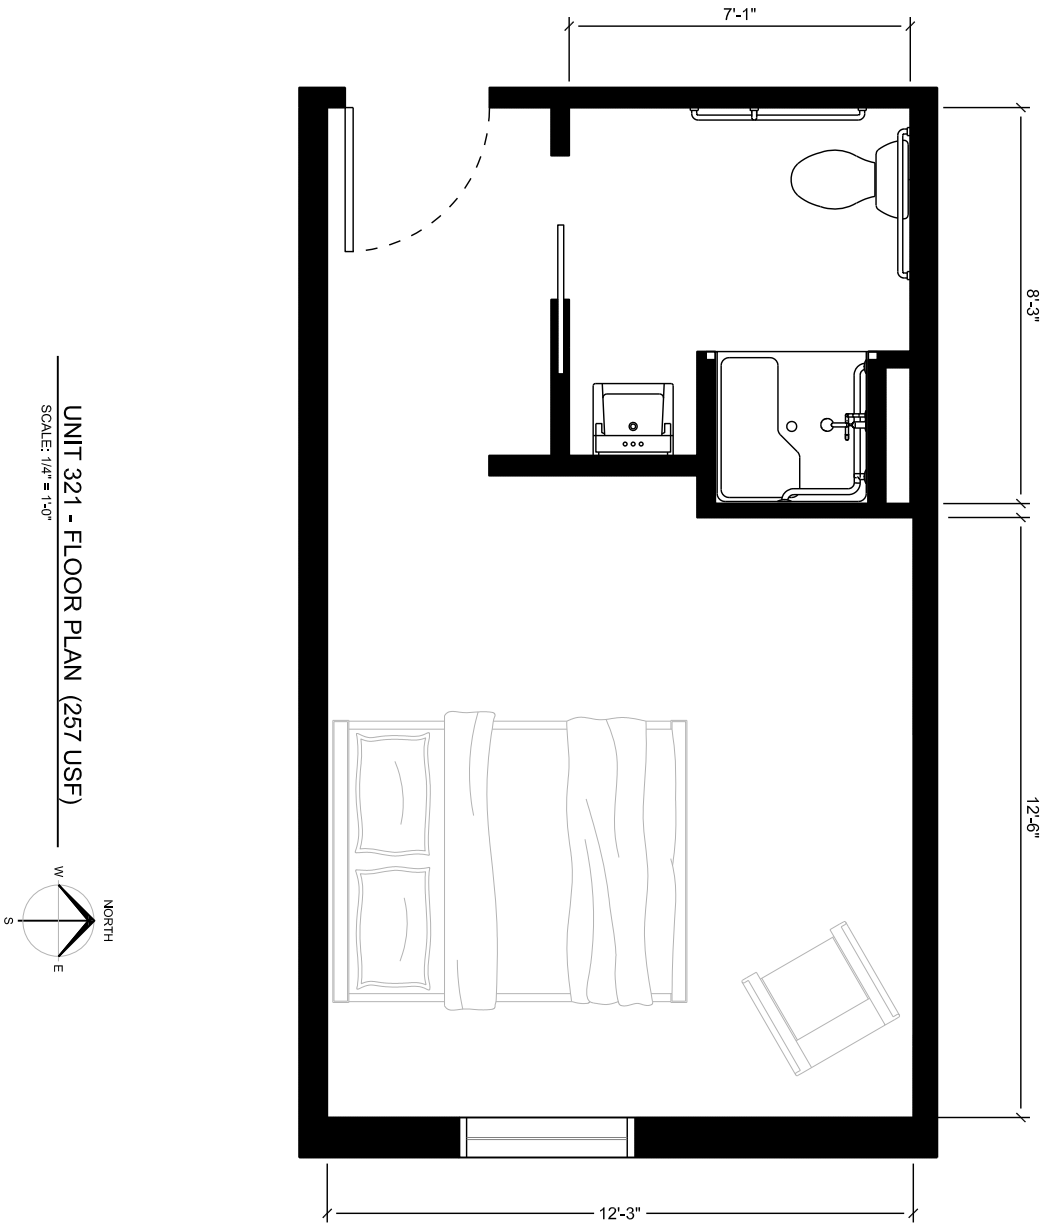

M1

MANOR

ON 1ST

DELUXE SUITES

UNIT 105
280 USF

UNIT 105 - FLOOR PLAN (280 USF)
SCALE: 1/4" = 1'-0"

UNIT 106 - FLOOR PLAN (240 USF)

SCALE: 1/4" = 1'-0"

UNIT 203 - FLOOR PLAN (280 USF)

SCALE: 1/4" = 1'-0"

UNIT 204 - FLOOR PLAN (246 USF)

SCALE: 1/4" = 1'-0"

UNIT 206 - FLOOR PLAN (287 USF)
SCALE: 1/4" = 1'-0"

UNIT 208 - FLOOR PLAN (292 USF)
SCALE: 1/4" = 1'-0"

UNIT 209 - FLOOR PLAN (265 USF)
SCALE: 1/4" = 1'-0"

UNIT 302 - FLOOR PLAN (220 USF)

SCALE: 1/4" = 1'-0"

UNIT 307 - FLOOR PLAN (309 USF)
SCALE: 1/4" = 1'-0"

UNIT 311 - FLOOR PLAN (278 USF)

SCALE: 1/4" = 1'-0"

UNIT 312 - FLOOR PLAN (246 USF)

SCALE: 1/4" = 1'-0"

UNIT 318 - FLOOR PLAN (242 USF)
SCALE: 1/4" = 1'-0"

UNIT 322 - FLOOR PLAN (253 USF)
SCALE: 1/4" = 1'-0"

MANOR ON 1ST