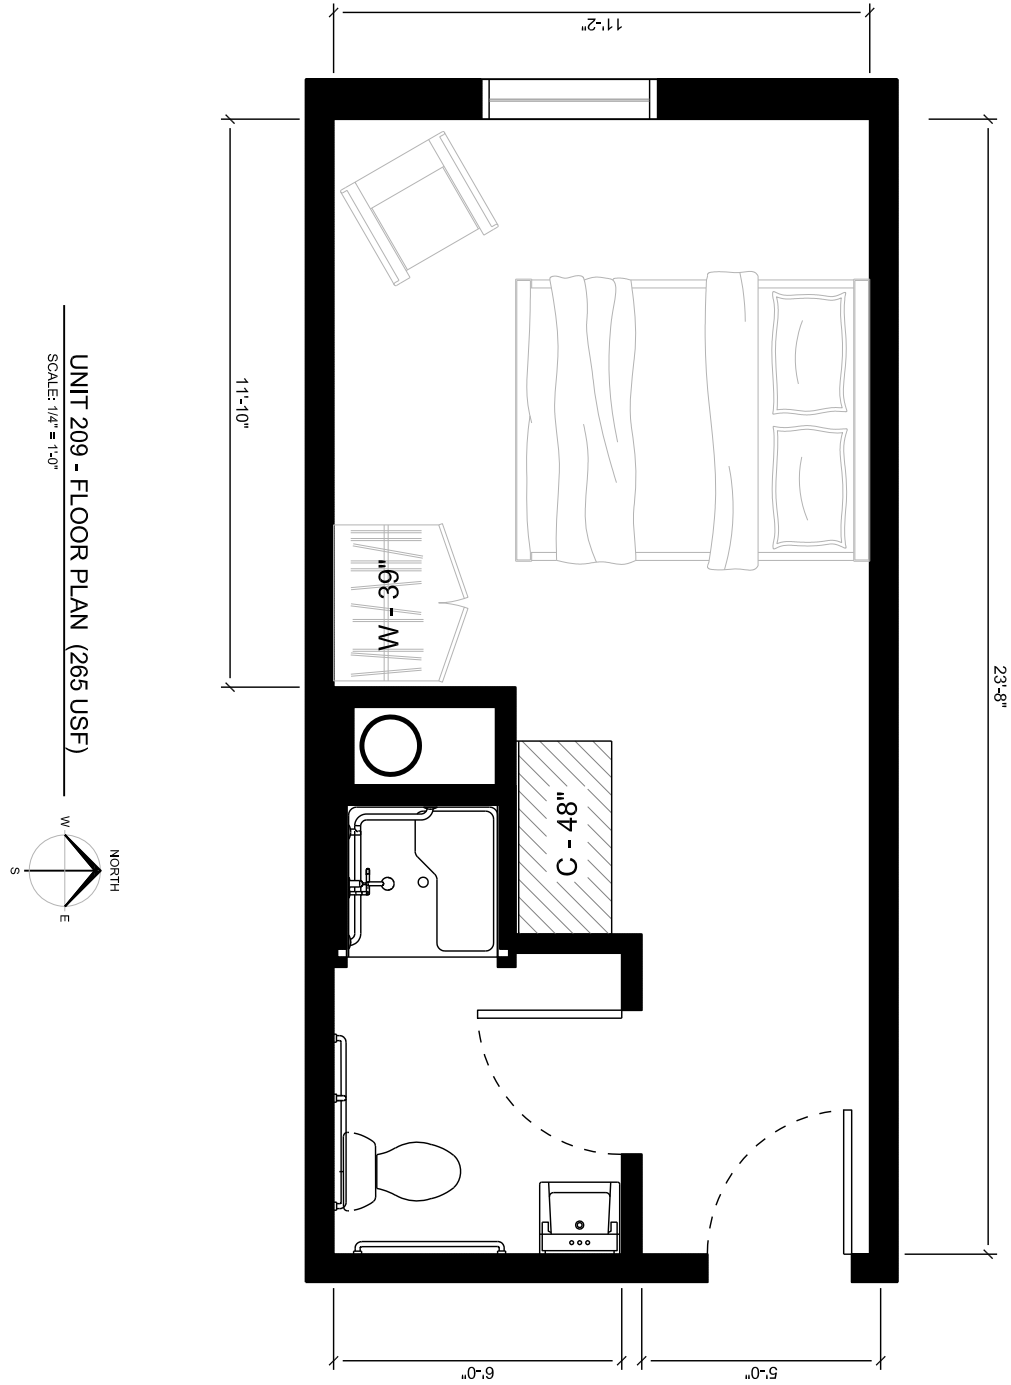

M1

MANOR

ON 1ST

DELUXE SUITES

UNIT 105
280 USF

UNIT 105 - FLOOR PLAN (280 USF)
SCALE: 1/4" = 1'-0"

UNIT 106 - FLOOR PLAN (240 USF)

SCALE: 1/4" = 1'-0"

UNIT 203 - FLOOR PLAN (280 USF)

SCALE: 1/4" = 1'-0"

UNIT 204 - FLOOR PLAN (246 USF)

SCALE: 1/4" = 1'-0"

UNIT 206 - FLOOR PLAN (287 USF)
SCALE: 1/4" = 1'-0"

UNIT 208 - FLOOR PLAN (292 USF)
SCALE: 1/4" = 1'-0"

UNIT 209 - FLOOR PLAN (265 USF)
SCALE: 1/4" = 1'-0"

UNIT 302 - FLOOR PLAN (220 USF)

SCALE: 1/4" = 1'-0"

UNIT 307 - FLOOR PLAN (309 USF)
SCALE: 1/4" = 1'-0"

UNIT 311 - FLOOR PLAN (278 USF)

SCALE: 1/4" = 1'-0"

UNIT 312 - FLOOR PLAN (246 USF)

SCALE: 1/4" = 1'-0"

UNIT 318 - FLOOR PLAN (242 USF)
SCALE: 1/4" = 1'-0"

UNIT 322 - FLOOR PLAN (253 USF)
SCALE: 1/4" = 1'-0"

MANOR ON 1ST