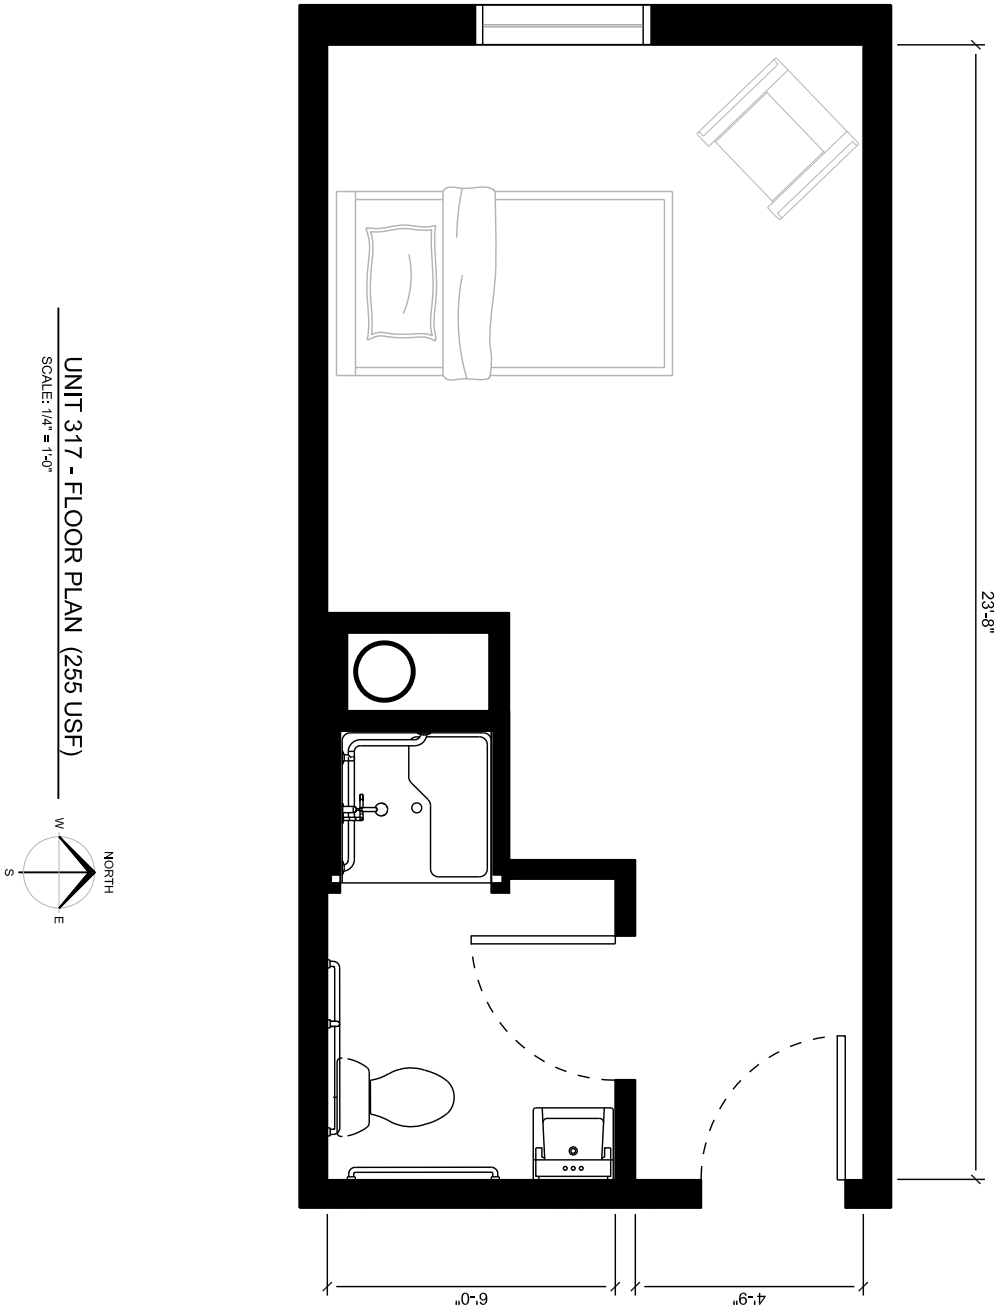

M1

MANOR

ON 1ST

DELUXE SUITES

UNIT 105
280 USF

UNIT 105 - FLOOR PLAN (280 USF)
SCALE: 1/4" = 1'-0"

UNIT 106 - FLOOR PLAN (240 USF)

SCALE: 1/4" = 1'-0"

UNIT 203 - FLOOR PLAN (280 USF)

SCALE: 1/4" = 1'-0"

UNIT 204 - FLOOR PLAN (246 USF)

SCALE: 1/4" = 1'-0"

UNIT 206 - FLOOR PLAN (287 USF)
SCALE: 1/4" = 1'-0"

UNIT 208 - FLOOR PLAN (292 USF)
SCALE: 1/4" = 1'-0"

UNIT 209 - FLOOR PLAN (265 USF)
SCALE: 1/4" = 1'-0"

UNIT 302 - FLOOR PLAN (220 USF)

SCALE: 1/4" = 1'-0"

UNIT 307 - FLOOR PLAN (309 USF)
SCALE: 1/4" = 1'-0"

UNIT 311 - FLOOR PLAN (278 USF)

SCALE: 1/4" = 1'-0"

UNIT 312 - FLOOR PLAN (246 USF)

SCALE: 1/4" = 1'-0"

UNIT 318 - FLOOR PLAN (242 USF)
SCALE: 1/4" = 1'-0"

UNIT 322 - FLOOR PLAN (253 USF)
SCALE: 1/4" = 1'-0"

MANOR ON 1ST