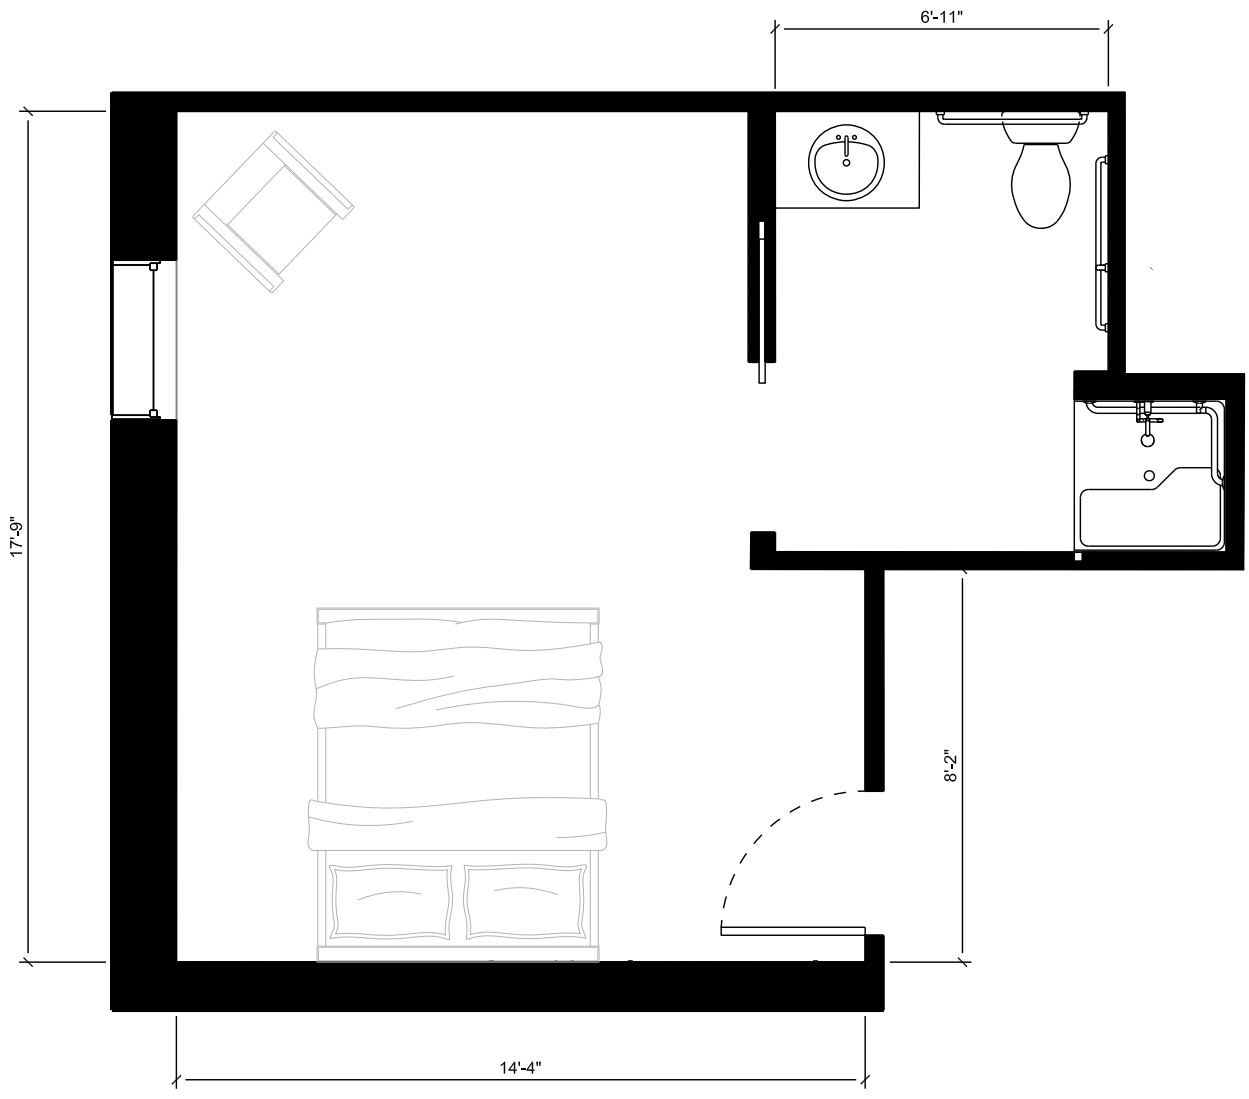

M1

MANOR

ON 1ST

DELUXE SUITES

UNIT 105
280 USF

UNIT 105 - FLOOR PLAN (280 USF)
SCALE: 1/4" = 1'-0"

UNIT 106 - FLOOR PLAN (240 USF)

SCALE: 1/4" = 1'-0"

UNIT 203 - FLOOR PLAN (280 USF)

SCALE: 1/4" = 1'-0"

UNIT 204 - FLOOR PLAN (246 USF)

SCALE: 1/4" = 1'-0"

UNIT 206 - FLOOR PLAN (287 USF)
SCALE: 1/4" = 1'-0"

UNIT 208 - FLOOR PLAN (292 USF)
SCALE: 1/4" = 1'-0"

UNIT 209 - FLOOR PLAN (265 USF)
SCALE: 1/4" = 1'-0"

UNIT 302 - FLOOR PLAN (220 USF)

SCALE: 1/4" = 1'-0"

UNIT 307 - FLOOR PLAN (309 USF)
SCALE: 1/4" = 1'-0"

UNIT 311 - FLOOR PLAN (278 USF)

SCALE: 1/4" = 1'-0"

UNIT 312 - FLOOR PLAN (246 USF)

SCALE: 1/4" = 1'-0"

UNIT 318 - FLOOR PLAN (242 USF)
SCALE: 1/4" = 1'-0"

UNIT 322 - FLOOR PLAN (253 USF)
SCALE: 1/4" = 1'-0"

MANOR ON 1ST