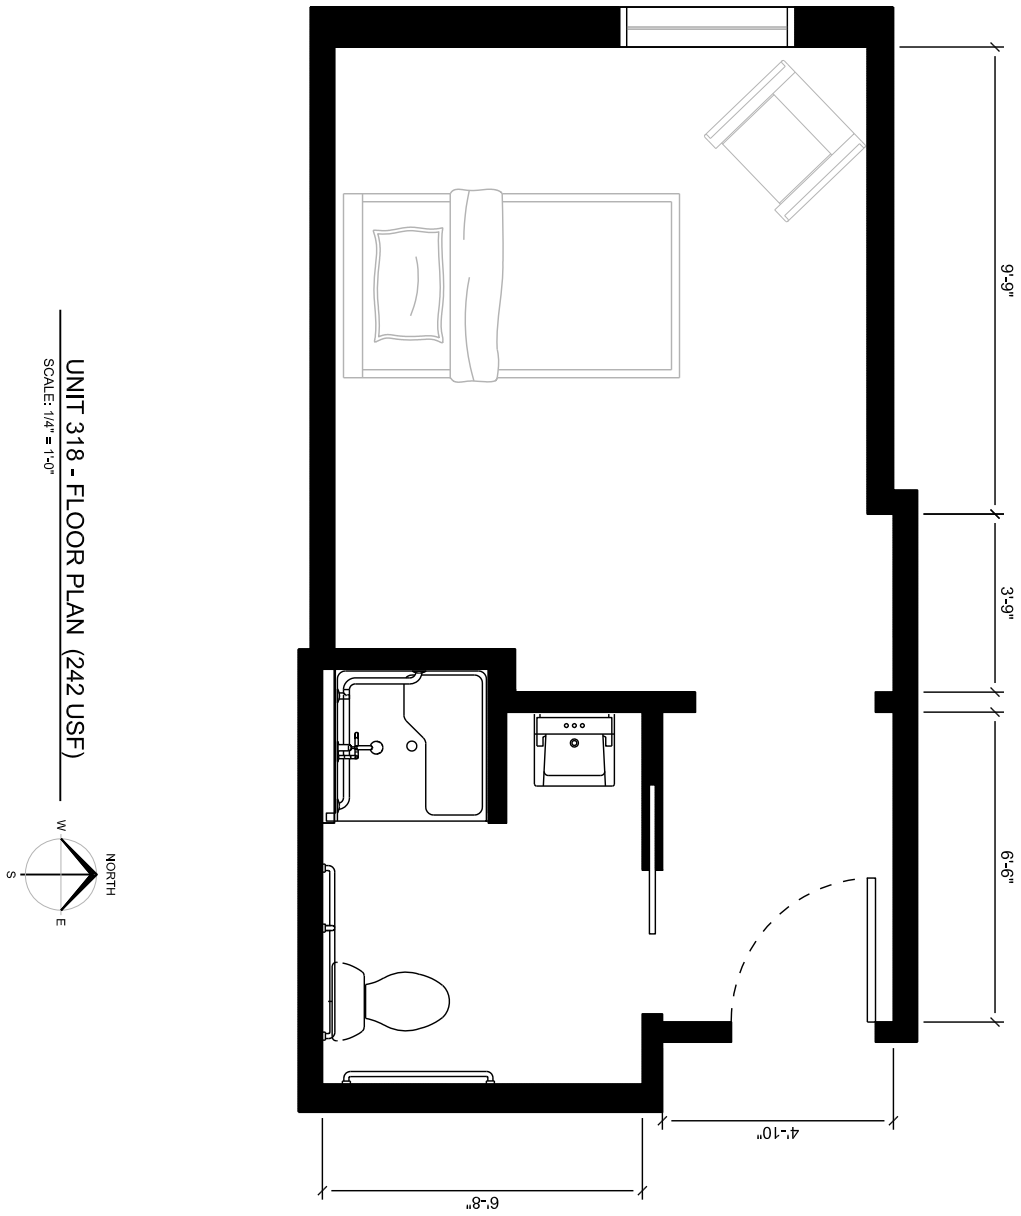

M1

MANOR

ON 1ST

DELUXE SUITES

UNIT 105
280 USF

UNIT 105 - FLOOR PLAN (280 USF)
SCALE: 1/4" = 1'-0"

UNIT 106 - FLOOR PLAN (240 USF)

SCALE: 1/4" = 1'-0"

UNIT 203 - FLOOR PLAN (280 USF)

SCALE: 1/4" = 1'-0"

UNIT 204 - FLOOR PLAN (246 USF)

SCALE: 1/4" = 1'-0"

UNIT 206 - FLOOR PLAN (287 USF)
SCALE: 1/4" = 1'-0"

UNIT 208 - FLOOR PLAN (292 USF)
SCALE: 1/4" = 1'-0"

UNIT 209 - FLOOR PLAN (265 USF)
SCALE: 1/4" = 1'-0"

UNIT 302 - FLOOR PLAN (220 USF)

SCALE: 1/4" = 1'-0"

UNIT 307 - FLOOR PLAN (309 USF)
SCALE: 1/4" = 1'-0"

UNIT 311 - FLOOR PLAN (278 USF)

SCALE: 1/4" = 1'-0"

UNIT 312 - FLOOR PLAN (246 USF)

SCALE: 1/4" = 1'-0"

UNIT 318 - FLOOR PLAN (242 USF)
SCALE: 1/4" = 1'-0"

UNIT 322 - FLOOR PLAN (253 USF)
SCALE: 1/4" = 1'-0"

MANOR ON 1ST