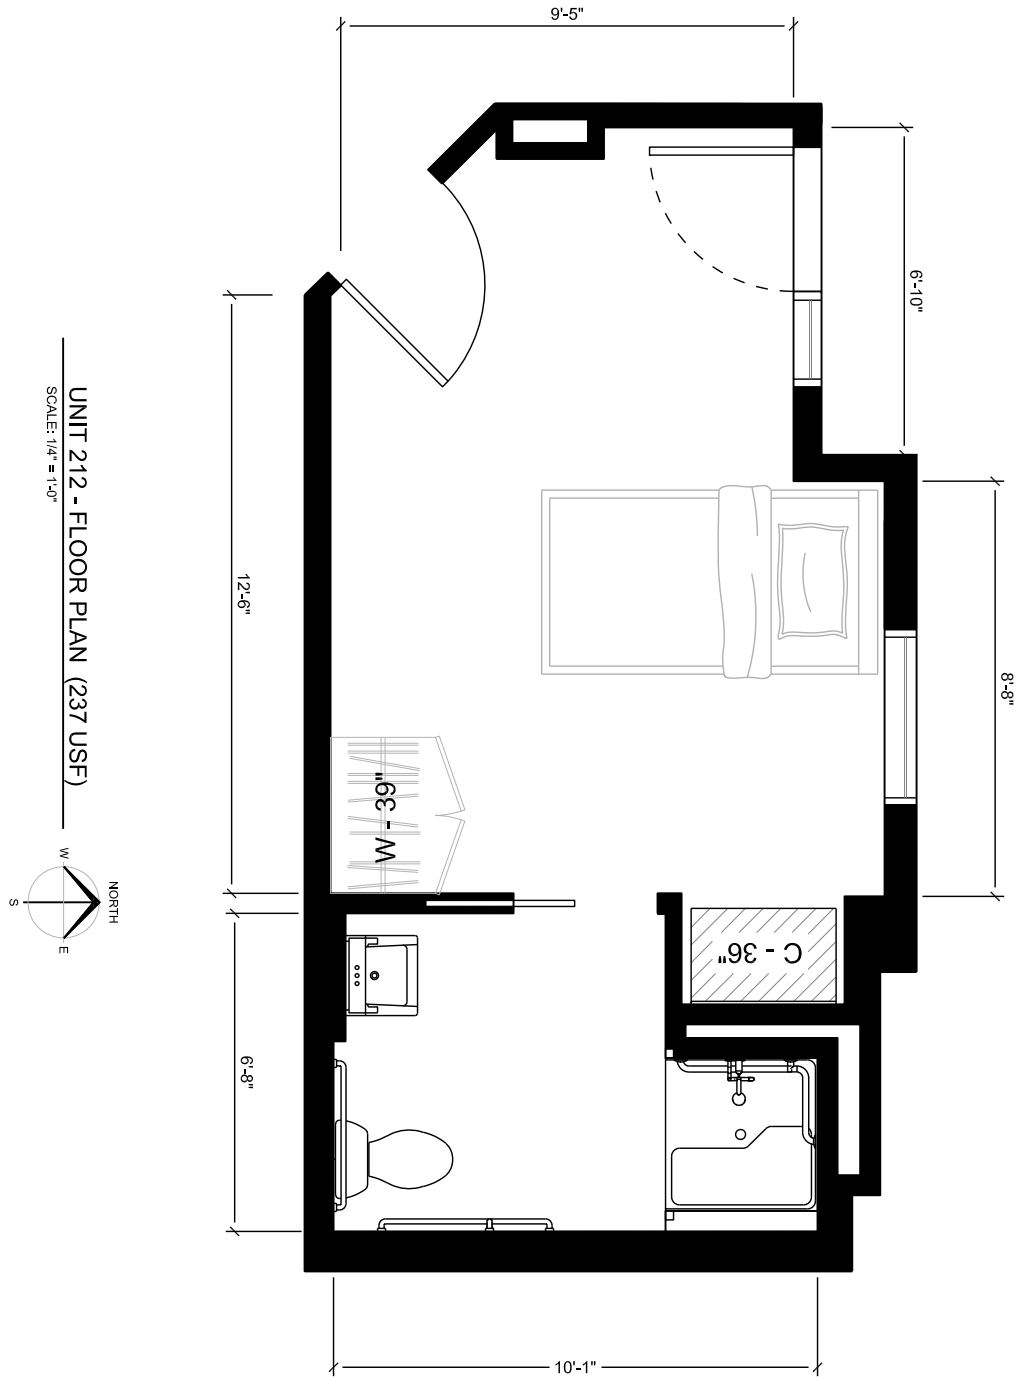

M1

MANOR

ON 1ST

DELUXE SUITES

UNIT 105
280 USF

UNIT 105 - FLOOR PLAN (280 USF)
SCALE: 1/4" = 1'-0"

UNIT 106 - FLOOR PLAN (240 USF)

SCALE: 1/4" = 1'-0"

UNIT 203 - FLOOR PLAN (280 USF)

SCALE: 1/4" = 1'-0"

UNIT 204 - FLOOR PLAN (246 USF)

SCALE: 1/4" = 1'-0"

UNIT 206 - FLOOR PLAN (287 USF)
SCALE: 1/4" = 1'-0"

UNIT 208 - FLOOR PLAN (292 USF)
SCALE: 1/4" = 1'-0"

UNIT 209 - FLOOR PLAN (265 USF)
SCALE: 1/4" = 1'-0"

UNIT 302 - FLOOR PLAN (220 USF)

SCALE: 1/4" = 1'-0"

UNIT 307 - FLOOR PLAN (309 USF)
SCALE: 1/4" = 1'-0"

UNIT 311 - FLOOR PLAN (278 USF)

SCALE: 1/4" = 1'-0"

UNIT 312 - FLOOR PLAN (246 USF)

SCALE: 1/4" = 1'-0"

UNIT 318 - FLOOR PLAN (242 USF)
SCALE: 1/4" = 1'-0"

UNIT 322 - FLOOR PLAN (253 USF)
SCALE: 1/4" = 1'-0"

MANOR ON 1ST