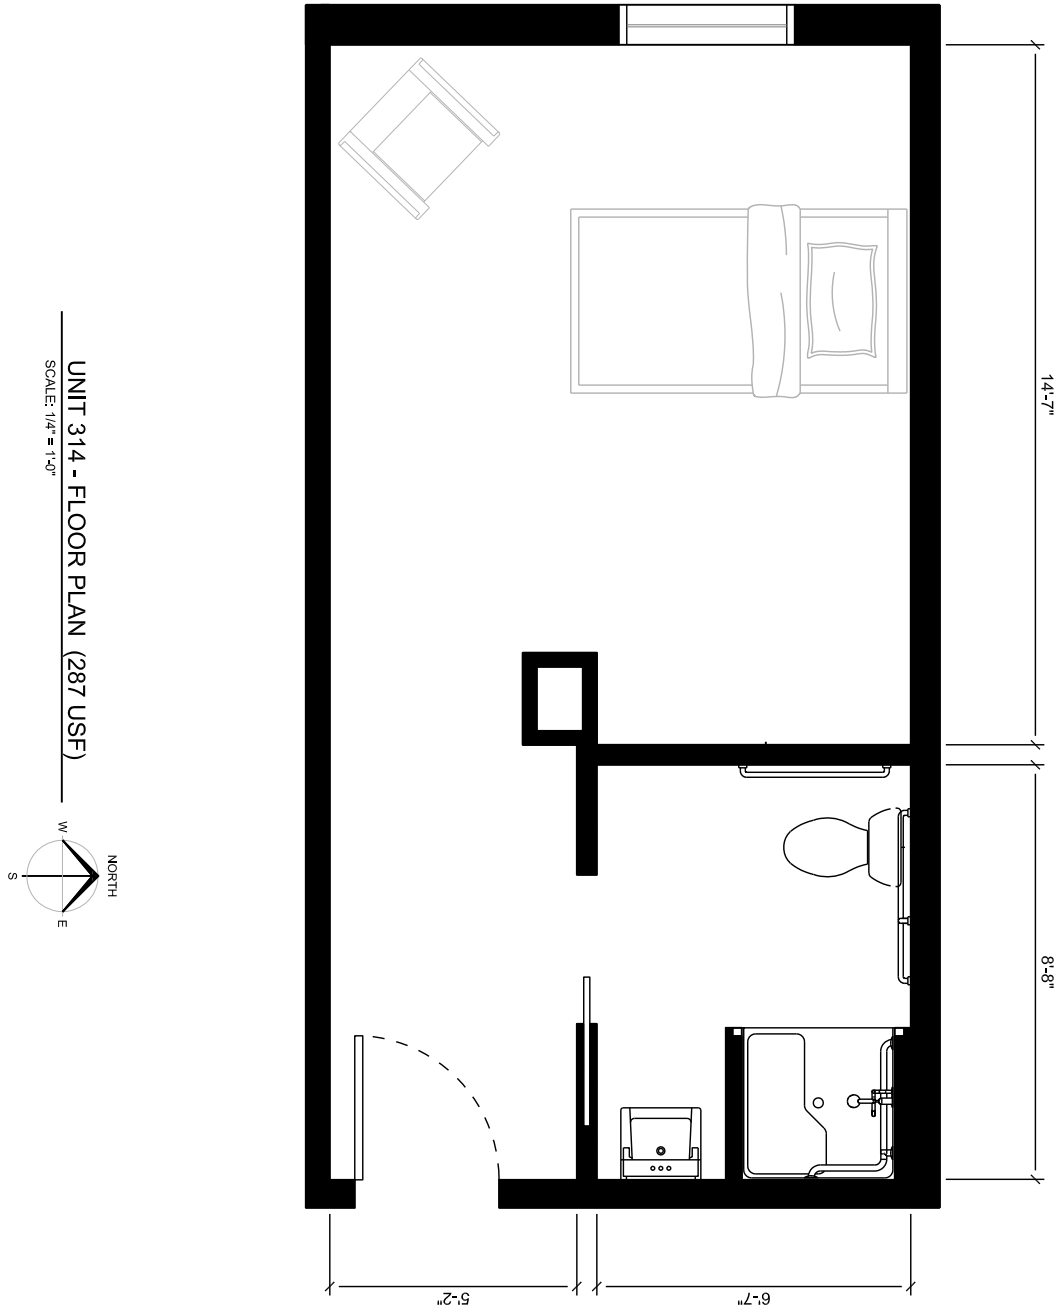

M1

MANOR

ON 1ST

DELUXE SUITES

UNIT 105
280 USF

UNIT 105 - FLOOR PLAN (280 USF)
SCALE: 1/4" = 1'-0"

UNIT 106 - FLOOR PLAN (240 USF)

SCALE: 1/4" = 1'-0"

UNIT 203 - FLOOR PLAN (280 USF)

SCALE: 1/4" = 1'-0"

UNIT 204 - FLOOR PLAN (246 USF)

SCALE: 1/4" = 1'-0"

UNIT 206 - FLOOR PLAN (287 USF)
SCALE: 1/4" = 1'-0"

UNIT 208 - FLOOR PLAN (292 USF)
SCALE: 1/4" = 1'-0"

UNIT 209 - FLOOR PLAN (265 USF)
SCALE: 1/4" = 1'-0"

UNIT 302 - FLOOR PLAN (220 USF)

SCALE: 1/4" = 1'-0"

UNIT 307 - FLOOR PLAN (309 USF)
SCALE: 1/4" = 1'-0"

UNIT 311 - FLOOR PLAN (278 USF)

SCALE: 1/4" = 1'-0"

UNIT 312 - FLOOR PLAN (246 USF)

SCALE: 1/4" = 1'-0"

UNIT 318 - FLOOR PLAN (242 USF)
SCALE: 1/4" = 1'-0"

UNIT 322 - FLOOR PLAN (253 USF)
SCALE: 1/4" = 1'-0"

MANOR ON 1ST