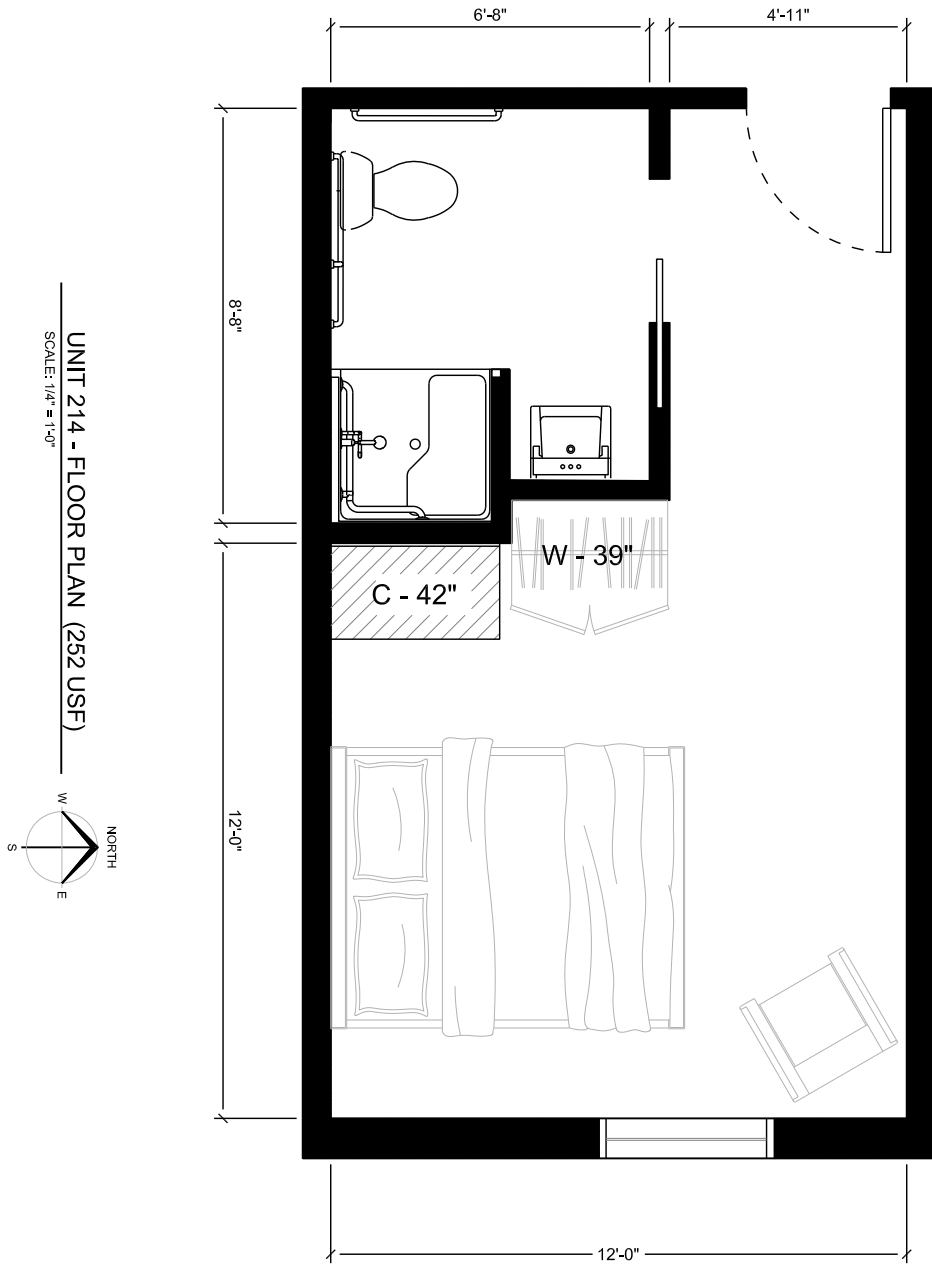

M1

MANOR

ON 1ST

DELUXE SUITES

UNIT 105
280 USF

UNIT 105 - FLOOR PLAN (280 USF)
SCALE: 1/4" = 1'-0"

UNIT 106 - FLOOR PLAN (240 USF)

SCALE: 1/4" = 1'-0"

UNIT 203 - FLOOR PLAN (280 USF)

SCALE: 1/4" = 1'-0"

UNIT 204 - FLOOR PLAN (246 USF)

SCALE: 1/4" = 1'-0"

UNIT 206 - FLOOR PLAN (287 USF)
SCALE: 1/4" = 1'-0"

UNIT 208 - FLOOR PLAN (292 USF)
SCALE: 1/4" = 1'-0"

UNIT 209 - FLOOR PLAN (265 USF)
SCALE: 1/4" = 1'-0"

UNIT 302 - FLOOR PLAN (220 USF)

SCALE: 1/4" = 1'-0"

UNIT 307 - FLOOR PLAN (309 USF)
SCALE: 1/4" = 1'-0"

UNIT 311 - FLOOR PLAN (278 USF)

SCALE: 1/4" = 1'-0"

UNIT 312 - FLOOR PLAN (246 USF)

SCALE: 1/4" = 1'-0"

UNIT 318 - FLOOR PLAN (242 USF)
SCALE: 1/4" = 1'-0"

UNIT 322 - FLOOR PLAN (253 USF)
SCALE: 1/4" = 1'-0"

MANOR ON 1ST