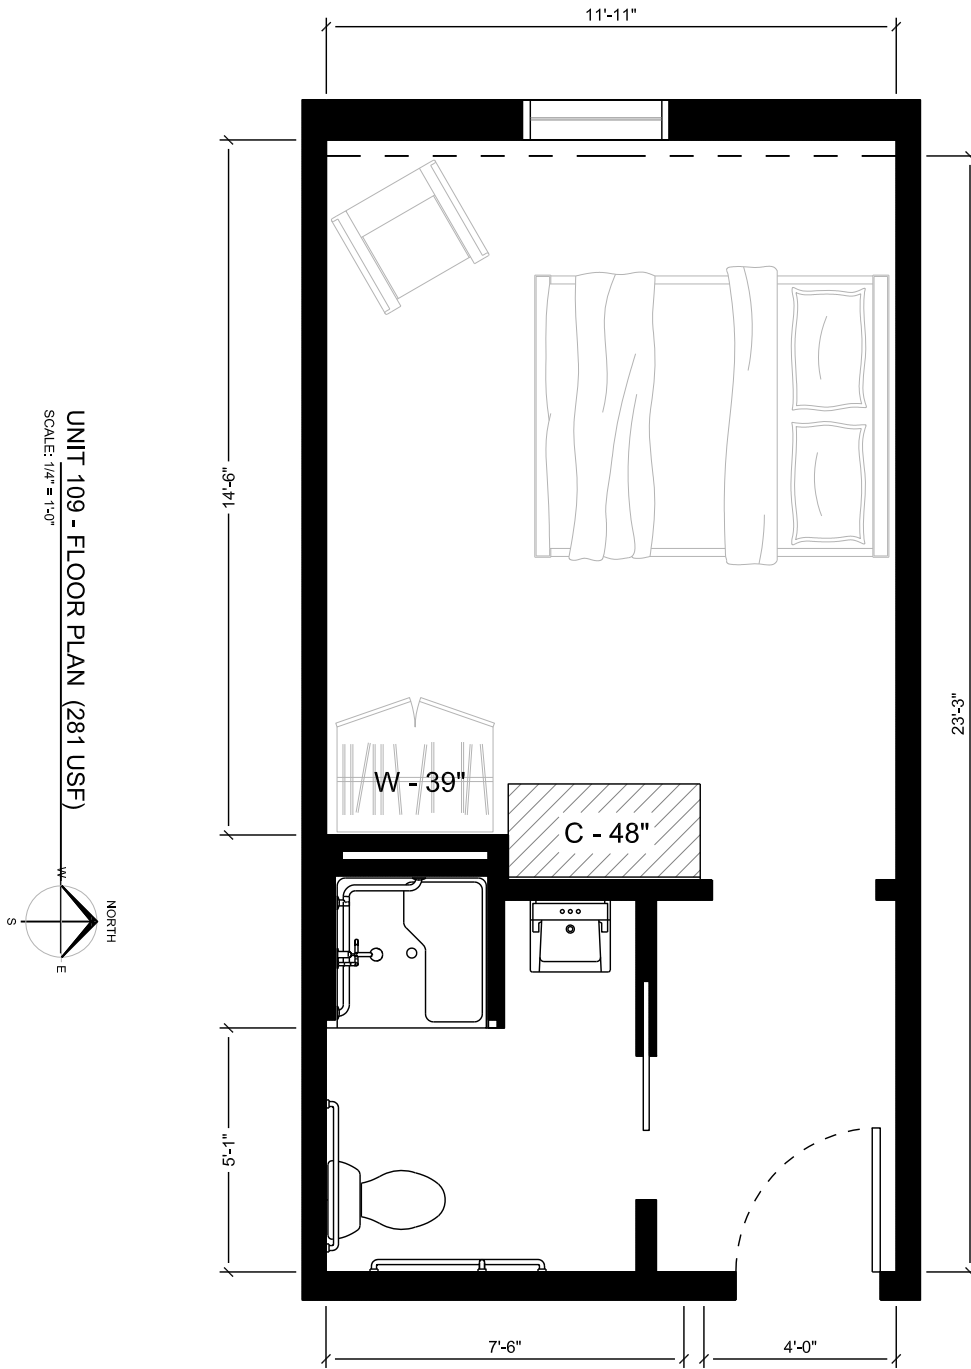

M1

MANOR

ON 1ST

DELUXE SUITES

UNIT 105
280 USF

UNIT 105 - FLOOR PLAN (280 USF)
SCALE: 1/4" = 1'-0"

UNIT 106 - FLOOR PLAN (240 USF)

SCALE: 1/4" = 1'-0"

UNIT 203 - FLOOR PLAN (280 USF)

SCALE: 1/4" = 1'-0"

UNIT 204 - FLOOR PLAN (246 USF)

SCALE: 1/4" = 1'-0"

UNIT 206 - FLOOR PLAN (287 USF)
SCALE: 1/4" = 1'-0"

UNIT 208 - FLOOR PLAN (292 USF)
SCALE: 1/4" = 1'-0"

UNIT 209 - FLOOR PLAN (265 USF)
SCALE: 1/4" = 1'-0"

UNIT 302 - FLOOR PLAN (220 USF)

SCALE: 1/4" = 1'-0"

UNIT 307 - FLOOR PLAN (309 USF)
SCALE: 1/4" = 1'-0"

UNIT 311 - FLOOR PLAN (278 USF)

SCALE: 1/4" = 1'-0"

UNIT 312 - FLOOR PLAN (246 USF)

SCALE: 1/4" = 1'-0"

UNIT 318 - FLOOR PLAN (242 USF)
SCALE: 1/4" = 1'-0"

UNIT 322 - FLOOR PLAN (253 USF)
SCALE: 1/4" = 1'-0"

MANOR ON 1ST