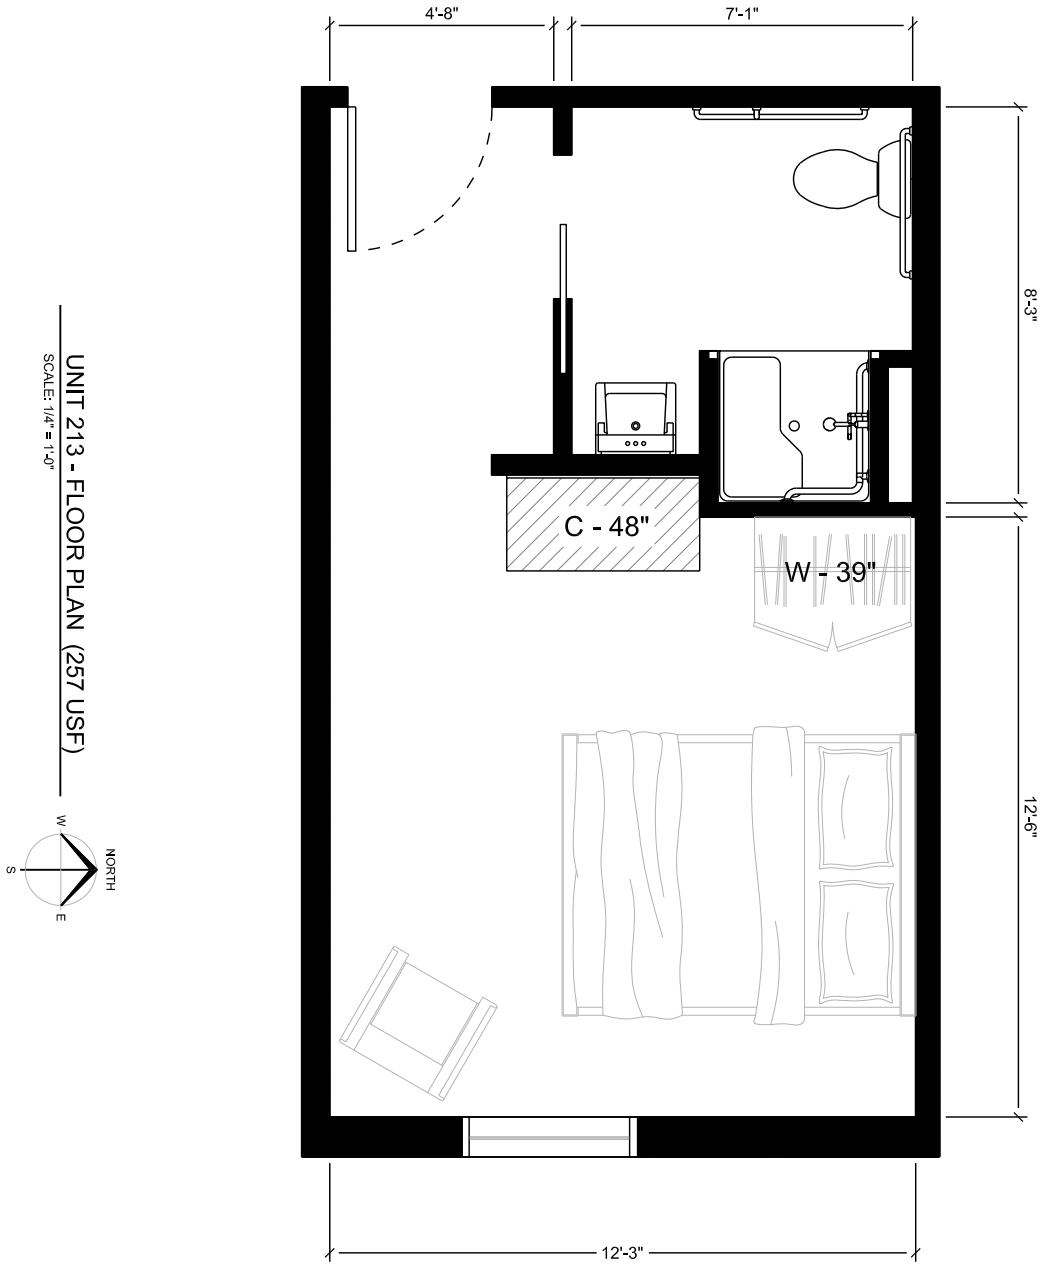

M1

MANOR

ON 1ST

DELUXE SUITES

UNIT 105
280 USF

UNIT 105 - FLOOR PLAN (280 USF)
SCALE: 1/4" = 1'-0"

UNIT 106 - FLOOR PLAN (240 USF)

SCALE: 1/4" = 1'-0"

UNIT 203 - FLOOR PLAN (280 USF)

SCALE: 1/4" = 1'-0"

UNIT 204 - FLOOR PLAN (246 USF)

SCALE: 1/4" = 1'-0"

UNIT 206 - FLOOR PLAN (287 USF)
SCALE: 1/4" = 1'-0"

UNIT 208 - FLOOR PLAN (292 USF)
SCALE: 1/4" = 1'-0"

UNIT 209 - FLOOR PLAN (265 USF)
SCALE: 1/4" = 1'-0"

UNIT 302 - FLOOR PLAN (220 USF)

SCALE: 1/4" = 1'-0"

UNIT 307 - FLOOR PLAN (309 USF)
SCALE: 1/4" = 1'-0"

UNIT 311 - FLOOR PLAN (278 USF)

SCALE: 1/4" = 1'-0"

UNIT 312 - FLOOR PLAN (246 USF)

SCALE: 1/4" = 1'-0"

UNIT 318 - FLOOR PLAN (242 USF)
SCALE: 1/4" = 1'-0"

UNIT 322 - FLOOR PLAN (253 USF)
SCALE: 1/4" = 1'-0"

MANOR ON 1ST