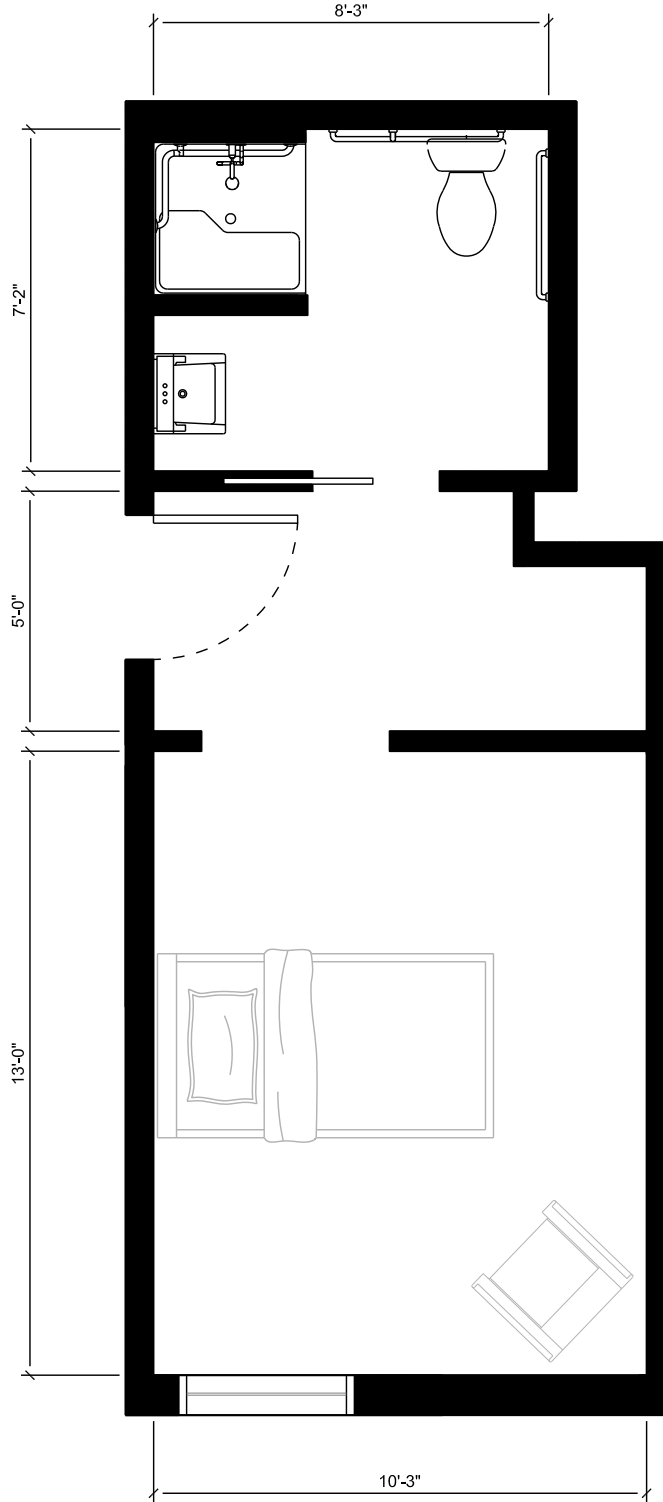

M1

MANOR

ON 1ST

DELUXE SUITES

UNIT 105
280 USF

UNIT 105 - FLOOR PLAN (280 USF)
SCALE: 1/4" = 1'-0"

UNIT 106 - FLOOR PLAN (240 USF)

SCALE: 1/4" = 1'-0"

UNIT 203 - FLOOR PLAN (280 USF)

SCALE: 1/4" = 1'-0"

UNIT 204 - FLOOR PLAN (246 USF)

SCALE: 1/4" = 1'-0"

UNIT 206 - FLOOR PLAN (287 USF)
SCALE: 1/4" = 1'-0"

UNIT 208 - FLOOR PLAN (292 USF)
SCALE: 1/4" = 1'-0"

UNIT 209 - FLOOR PLAN (265 USF)
SCALE: 1/4" = 1'-0"

UNIT 302 - FLOOR PLAN (220 USF)

SCALE: 1/4" = 1'-0"

UNIT 307 - FLOOR PLAN (309 USF)
SCALE: 1/4" = 1'-0"

UNIT 311 - FLOOR PLAN (278 USF)

SCALE: 1/4" = 1'-0"

UNIT 312 - FLOOR PLAN (246 USF)

SCALE: 1/4" = 1'-0"

UNIT 318 - FLOOR PLAN (242 USF)
SCALE: 1/4" = 1'-0"

UNIT 322 - FLOOR PLAN (253 USF)
SCALE: 1/4" = 1'-0"

MANOR ON 1ST