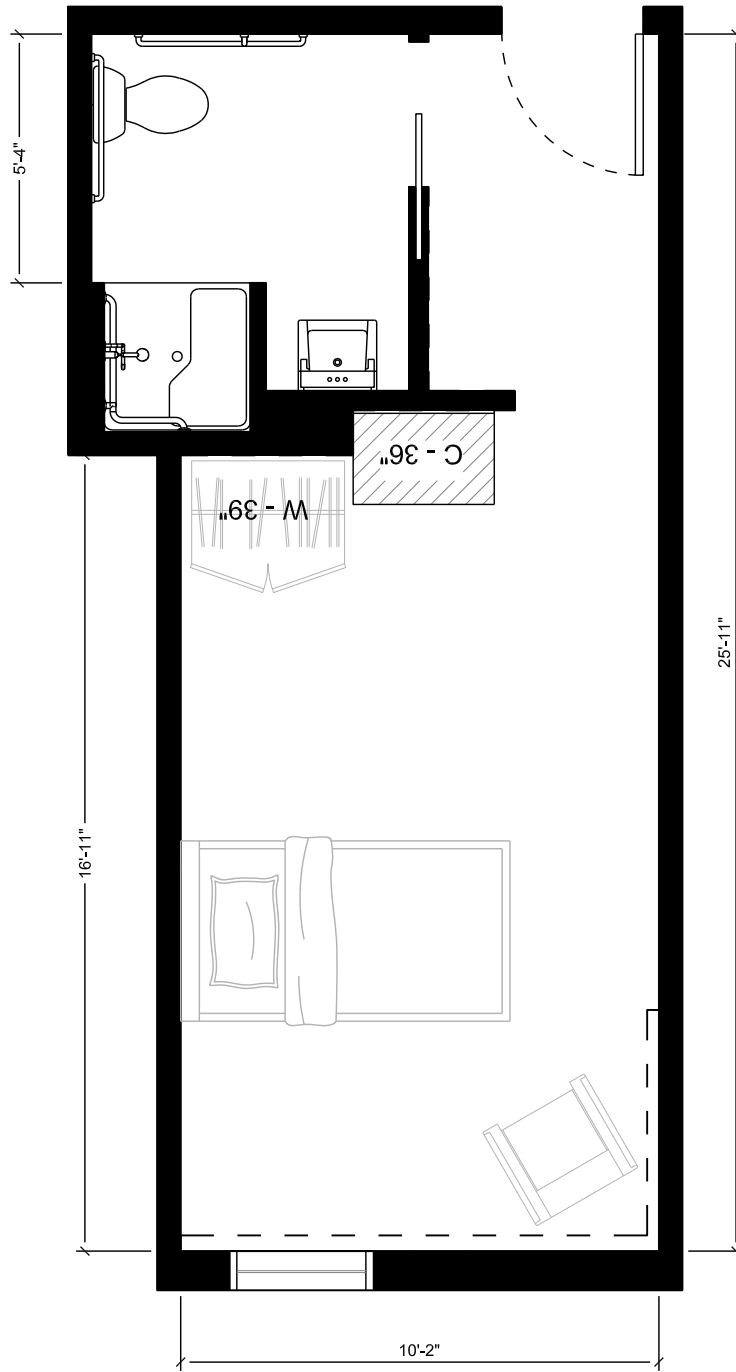

M1

MANOR

ON 1ST

DELUXE SUITES

UNIT 105
280 USF

UNIT 105 - FLOOR PLAN (280 USF)
SCALE: 1/4" = 1'-0"

UNIT 106 - FLOOR PLAN (240 USF)

SCALE: 1/4" = 1'-0"

UNIT 203 - FLOOR PLAN (280 USF)

SCALE: 1/4" = 1'-0"

UNIT 204 - FLOOR PLAN (246 USF)

SCALE: 1/4" = 1'-0"

UNIT 206 - FLOOR PLAN (287 USF)
SCALE: 1/4" = 1'-0"

UNIT 208 - FLOOR PLAN (292 USF)
SCALE: 1/4" = 1'-0"

UNIT 209 - FLOOR PLAN (265 USF)
SCALE: 1/4" = 1'-0"

UNIT 302 - FLOOR PLAN (220 USF)

SCALE: 1/4" = 1'-0"

UNIT 307 - FLOOR PLAN (309 USF)
SCALE: 1/4" = 1'-0"

UNIT 311 - FLOOR PLAN (278 USF)

SCALE: 1/4" = 1'-0"

UNIT 312 - FLOOR PLAN (246 USF)

SCALE: 1/4" = 1'-0"

UNIT 318 - FLOOR PLAN (242 USF)
SCALE: 1/4" = 1'-0"

UNIT 322 - FLOOR PLAN (253 USF)
SCALE: 1/4" = 1'-0"

MANOR ON 1ST