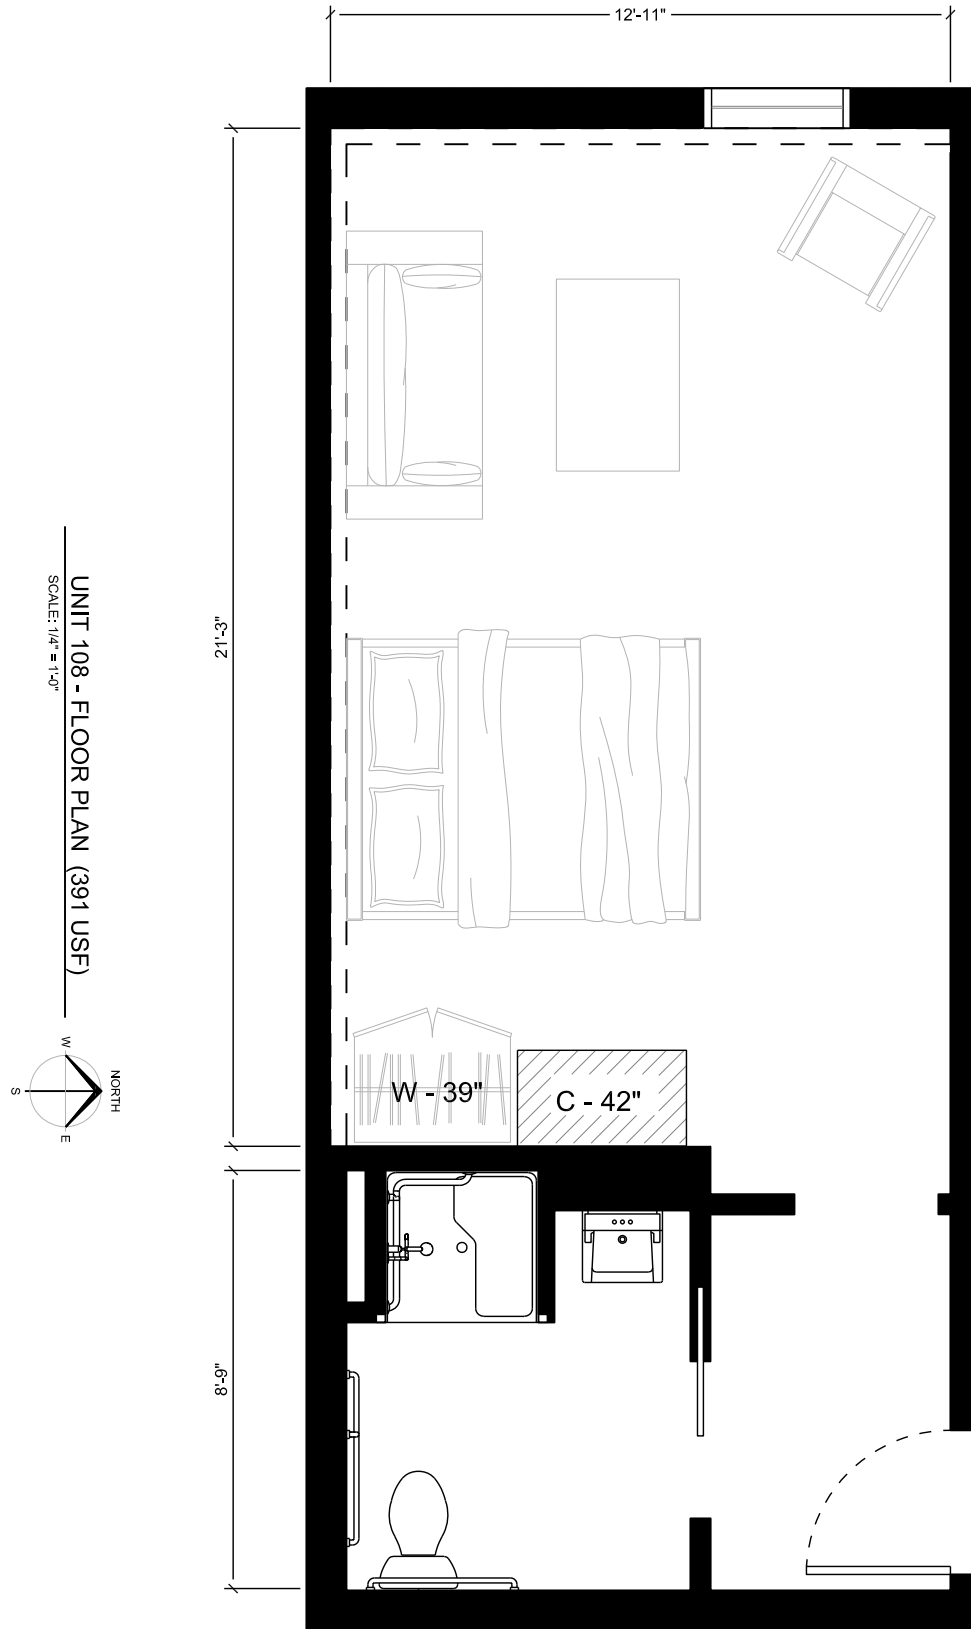

M1

MANOR

ON 1ST

DELUXE SUITES

UNIT 105
280 USF

UNIT 105 - FLOOR PLAN (280 USF)
SCALE: 1/4" = 1'-0"

UNIT 106 - FLOOR PLAN (240 USF)

SCALE: 1/4" = 1'-0"

UNIT 203 - FLOOR PLAN (280 USF)

SCALE: 1/4" = 1'-0"

UNIT 204 - FLOOR PLAN (246 USF)

SCALE: 1/4" = 1'-0"

UNIT 206 - FLOOR PLAN (287 USF)
SCALE: 1/4" = 1'-0"

UNIT 208 - FLOOR PLAN (292 USF)
SCALE: 1/4" = 1'-0"

UNIT 209 - FLOOR PLAN (265 USF)
SCALE: 1/4" = 1'-0"

UNIT 302 - FLOOR PLAN (220 USF)

SCALE: 1/4" = 1'-0"

UNIT 307 - FLOOR PLAN (309 USF)
SCALE: 1/4" = 1'-0"

UNIT 311 - FLOOR PLAN (278 USF)

SCALE: 1/4" = 1'-0"

UNIT 312 - FLOOR PLAN (246 USF)

SCALE: 1/4" = 1'-0"

UNIT 318 - FLOOR PLAN (242 USF)
SCALE: 1/4" = 1'-0"

UNIT 322 - FLOOR PLAN (253 USF)
SCALE: 1/4" = 1'-0"

MANOR ON 1ST