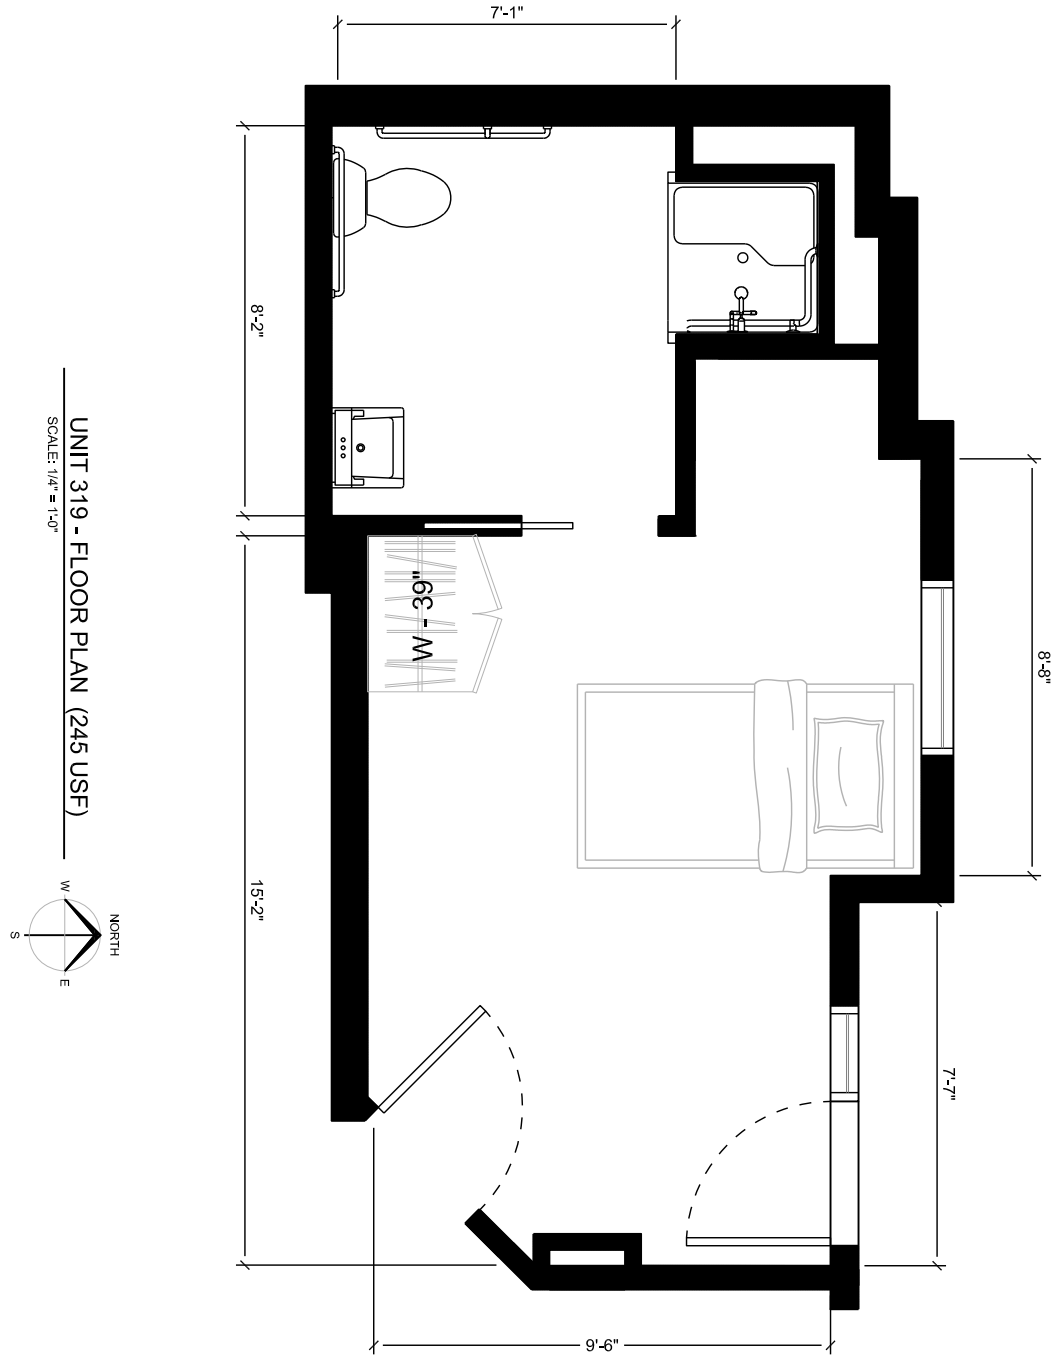

M1

MANOR

ON 1ST

DELUXE SUITES

UNIT 105
280 USF

UNIT 105 - FLOOR PLAN (280 USF)
SCALE: 1/4" = 1'-0"

UNIT 106 - FLOOR PLAN (240 USF)

SCALE: 1/4" = 1'-0"

UNIT 203 - FLOOR PLAN (280 USF)

SCALE: 1/4" = 1'-0"

UNIT 204 - FLOOR PLAN (246 USF)

SCALE: 1/4" = 1'-0"

UNIT 206 - FLOOR PLAN (287 USF)
SCALE: 1/4" = 1'-0"

UNIT 208 - FLOOR PLAN (292 USF)
SCALE: 1/4" = 1'-0"

UNIT 209 - FLOOR PLAN (265 USF)
SCALE: 1/4" = 1'-0"

UNIT 302 - FLOOR PLAN (220 USF)

SCALE: 1/4" = 1'-0"

UNIT 307 - FLOOR PLAN (309 USF)
SCALE: 1/4" = 1'-0"

UNIT 311 - FLOOR PLAN (278 USF)

SCALE: 1/4" = 1'-0"

UNIT 312 - FLOOR PLAN (246 USF)

SCALE: 1/4" = 1'-0"

UNIT 318 - FLOOR PLAN (242 USF)
SCALE: 1/4" = 1'-0"

UNIT 322 - FLOOR PLAN (253 USF)
SCALE: 1/4" = 1'-0"

MANOR ON 1ST