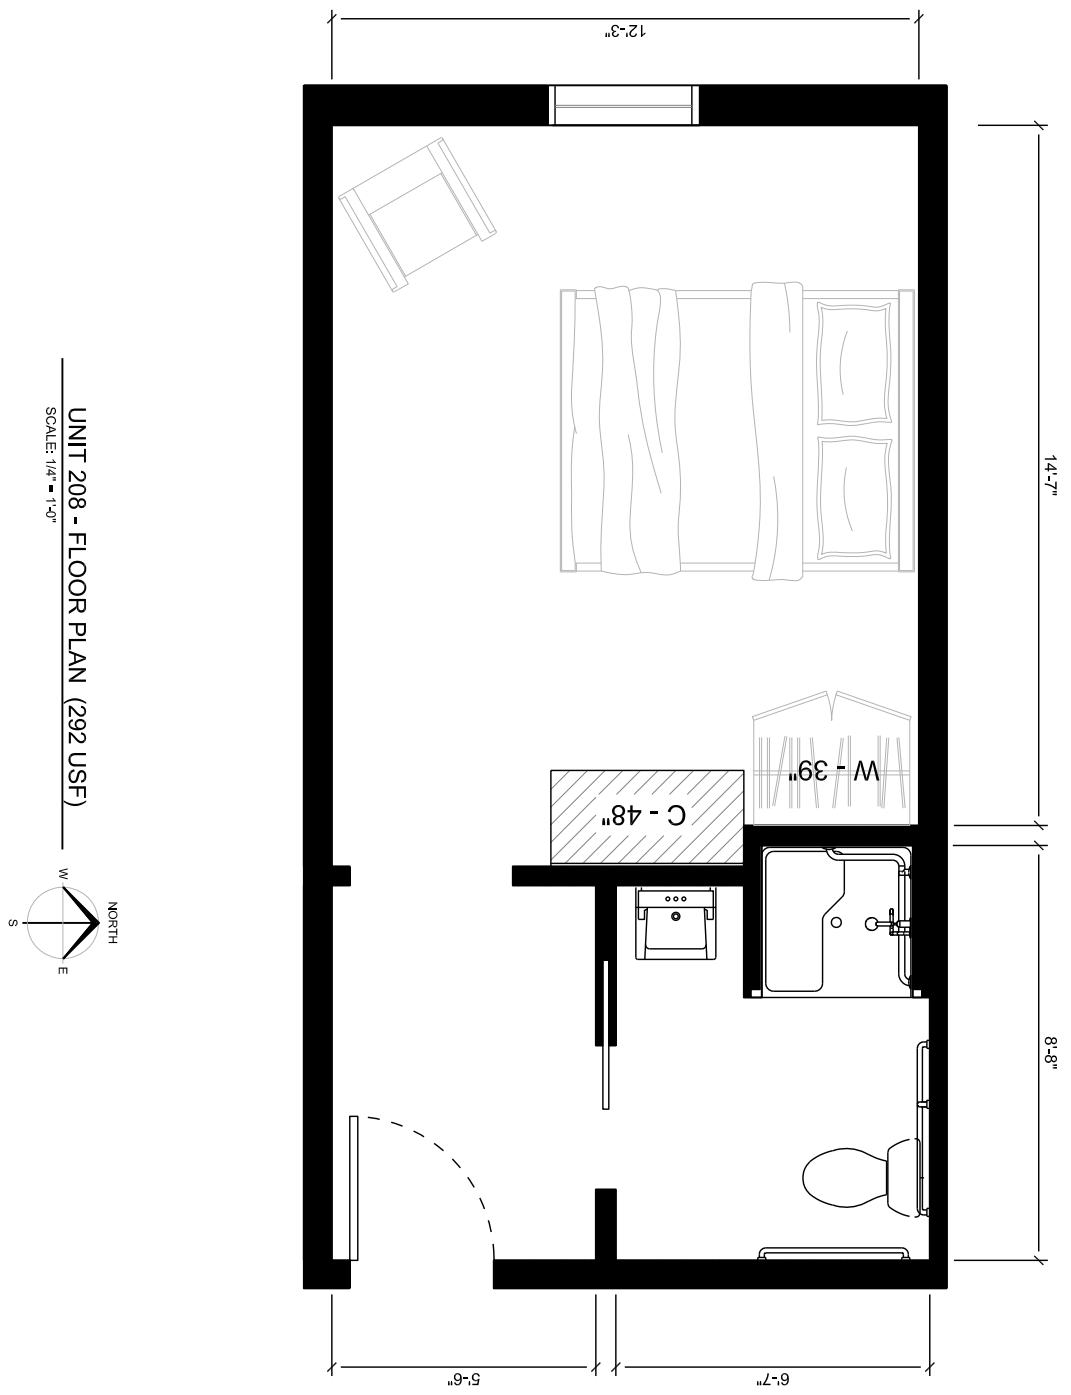

M1

MANOR

ON 1ST

DELUXE SUITES

UNIT 105
280 USF

UNIT 105 - FLOOR PLAN (280 USF)
SCALE: 1/4" = 1'-0"

UNIT 106 - FLOOR PLAN (240 USF)

SCALE: 1/4" = 1'-0"

UNIT 203 - FLOOR PLAN (280 USF)

SCALE: 1/4" = 1'-0"

UNIT 204 - FLOOR PLAN (246 USF)

SCALE: 1/4" = 1'-0"

UNIT 206 - FLOOR PLAN (287 USF)
SCALE: 1/4" = 1'-0"

UNIT 208 - FLOOR PLAN (292 USF)
SCALE: 1/4" = 1'-0"

UNIT 209 - FLOOR PLAN (265 USF)
SCALE: 1/4" = 1'-0"

UNIT 302 - FLOOR PLAN (220 USF)

SCALE: 1/4" = 1'-0"

UNIT 307 - FLOOR PLAN (309 USF)
SCALE: 1/4" = 1'-0"

UNIT 311 - FLOOR PLAN (278 USF)

SCALE: 1/4" = 1'-0"

UNIT 312 - FLOOR PLAN (246 USF)

SCALE: 1/4" = 1'-0"

UNIT 318 - FLOOR PLAN (242 USF)
SCALE: 1/4" = 1'-0"

UNIT 322 - FLOOR PLAN (253 USF)
SCALE: 1/4" = 1'-0"

MANOR ON 1ST