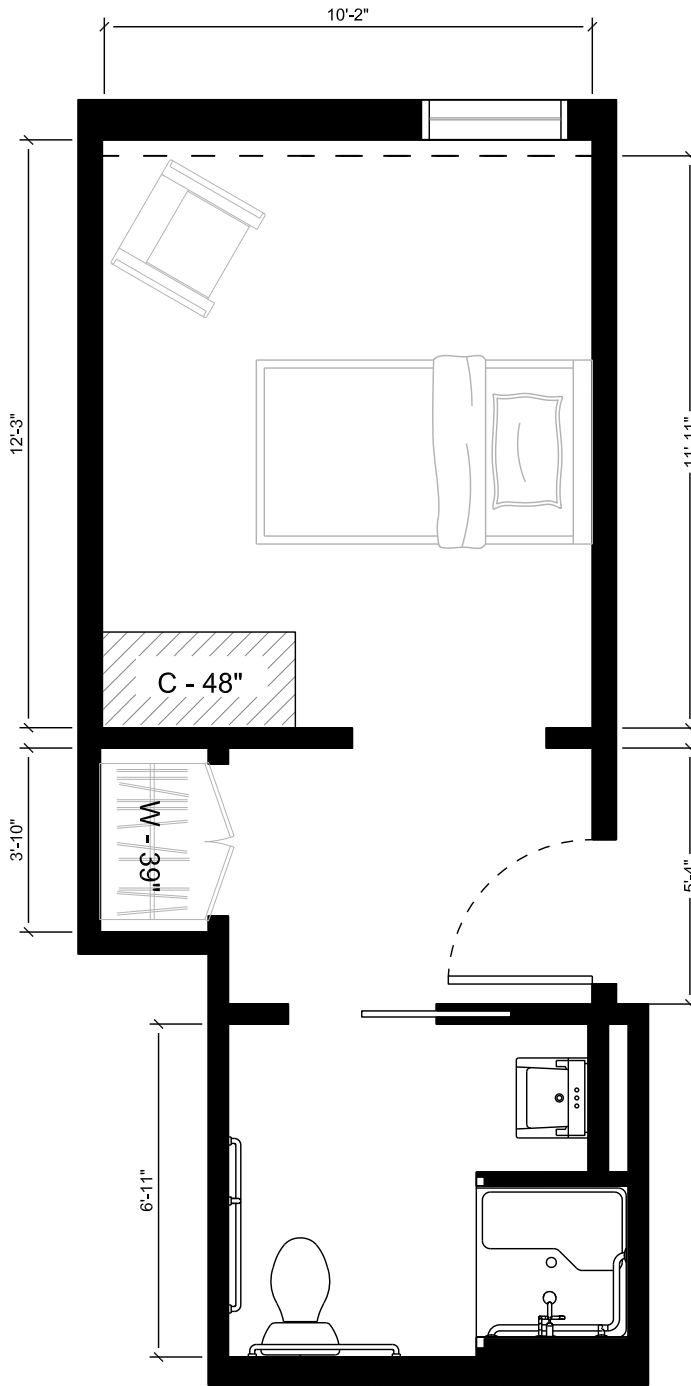

M1

MANOR

ON 1ST

DELUXE SUITES

UNIT 105
280 USF

UNIT 105 - FLOOR PLAN (280 USF)
SCALE: 1/4" = 1'-0"

UNIT 106 - FLOOR PLAN (240 USF)

SCALE: 1/4" = 1'-0"

UNIT 203 - FLOOR PLAN (280 USF)

SCALE: 1/4" = 1'-0"

UNIT 204 - FLOOR PLAN (246 USF)

SCALE: 1/4" = 1'-0"

UNIT 206 - FLOOR PLAN (287 USF)
SCALE: 1/4" = 1'-0"

UNIT 208 - FLOOR PLAN (292 USF)
SCALE: 1/4" = 1'-0"

UNIT 209 - FLOOR PLAN (265 USF)
SCALE: 1/4" = 1'-0"

UNIT 302 - FLOOR PLAN (220 USF)

SCALE: 1/4" = 1'-0"

UNIT 307 - FLOOR PLAN (309 USF)
SCALE: 1/4" = 1'-0"

UNIT 311 - FLOOR PLAN (278 USF)

SCALE: 1/4" = 1'-0"

UNIT 312 - FLOOR PLAN (246 USF)

SCALE: 1/4" = 1'-0"

UNIT 318 - FLOOR PLAN (242 USF)
SCALE: 1/4" = 1'-0"

UNIT 322 - FLOOR PLAN (253 USF)
SCALE: 1/4" = 1'-0"

MANOR ON 1ST