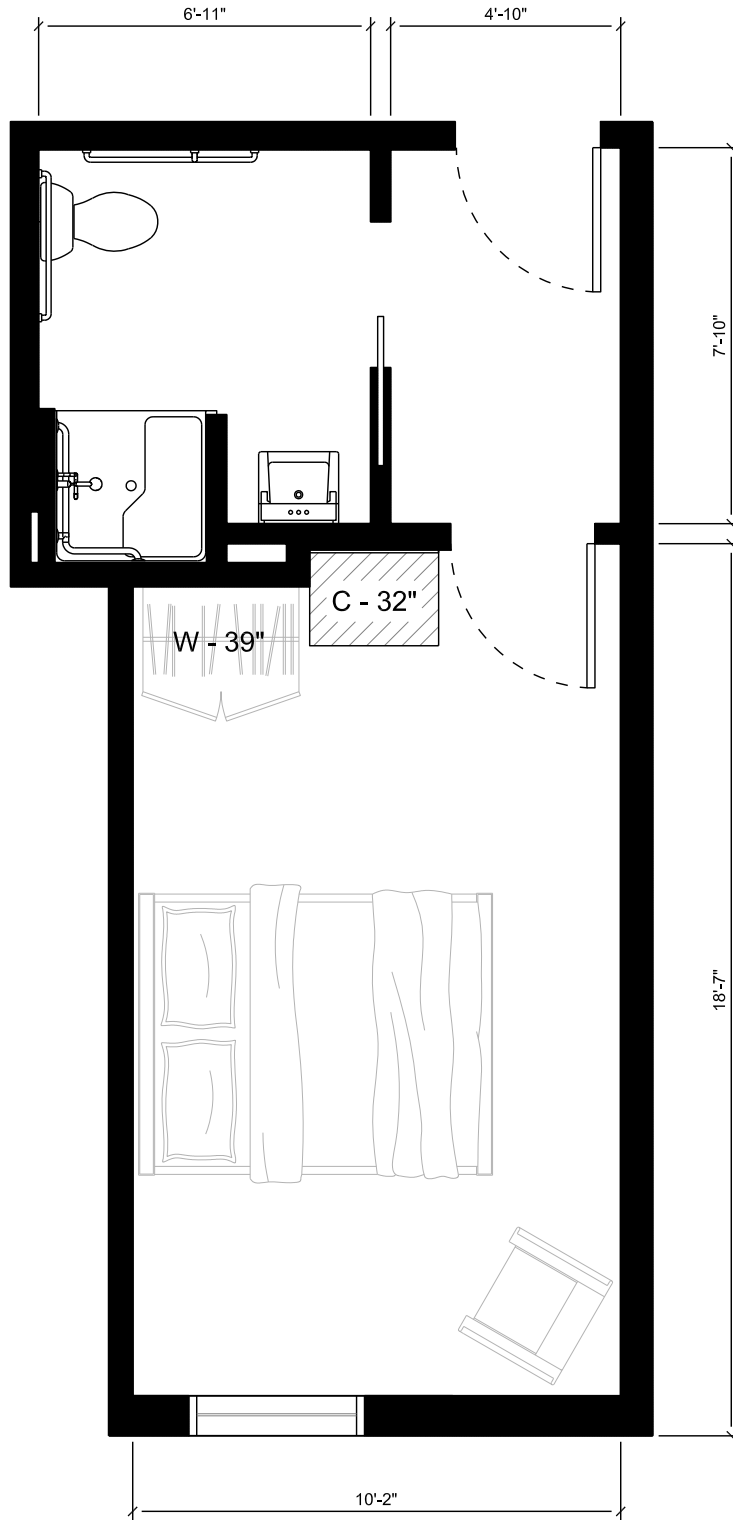

M1

MANOR

ON 1ST

DELUXE SUITES

UNIT 105
280 USF

UNIT 105 - FLOOR PLAN (280 USF)
SCALE: 1/4" = 1'-0"

UNIT 106 - FLOOR PLAN (240 USF)

SCALE: 1/4" = 1'-0"

UNIT 203 - FLOOR PLAN (280 USF)

SCALE: 1/4" = 1'-0"

UNIT 204 - FLOOR PLAN (246 USF)

SCALE: 1/4" = 1'-0"

UNIT 206 - FLOOR PLAN (287 USF)
SCALE: 1/4" = 1'-0"

UNIT 208 - FLOOR PLAN (292 USF)
SCALE: 1/4" = 1'-0"

UNIT 209 - FLOOR PLAN (265 USF)
SCALE: 1/4" = 1'-0"

UNIT 302 - FLOOR PLAN (220 USF)

SCALE: 1/4" = 1'-0"

UNIT 307 - FLOOR PLAN (309 USF)
SCALE: 1/4" = 1'-0"

UNIT 311 - FLOOR PLAN (278 USF)

SCALE: 1/4" = 1'-0"

UNIT 312 - FLOOR PLAN (246 USF)

SCALE: 1/4" = 1'-0"

UNIT 318 - FLOOR PLAN (242 USF)
SCALE: 1/4" = 1'-0"

UNIT 322 - FLOOR PLAN (253 USF)
SCALE: 1/4" = 1'-0"

MANOR ON 1ST