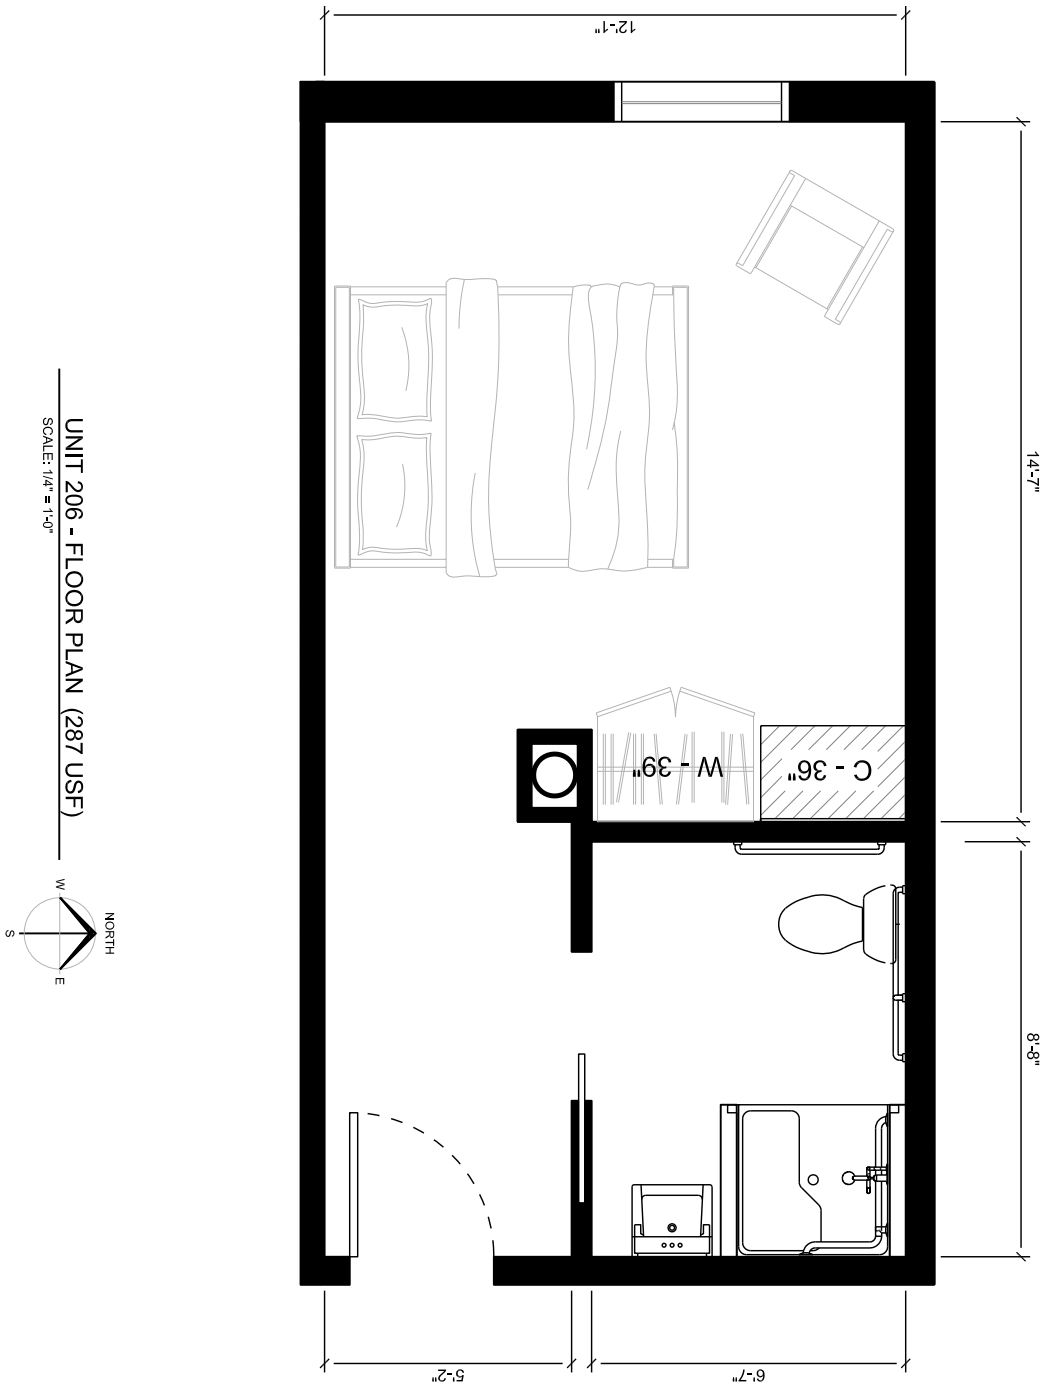

M1

MANOR

ON 1ST

DELUXE SUITES

UNIT 105
280 USF

UNIT 105 - FLOOR PLAN (280 USF)
SCALE: 1/4" = 1'-0"

UNIT 106 - FLOOR PLAN (240 USF)

SCALE: 1/4" = 1'-0"

UNIT 203 - FLOOR PLAN (280 USF)

SCALE: 1/4" = 1'-0"

UNIT 204 - FLOOR PLAN (246 USF)

SCALE: 1/4" = 1'-0"

UNIT 206 - FLOOR PLAN (287 USF)
SCALE: 1/4" = 1'-0"

UNIT 208 - FLOOR PLAN (292 USF)
SCALE: 1/4" = 1'-0"

UNIT 209 - FLOOR PLAN (265 USF)
SCALE: 1/4" = 1'-0"

UNIT 302 - FLOOR PLAN (220 USF)

SCALE: 1/4" = 1'-0"

UNIT 307 - FLOOR PLAN (309 USF)
SCALE: 1/4" = 1'-0"

UNIT 311 - FLOOR PLAN (278 USF)

SCALE: 1/4" = 1'-0"

UNIT 312 - FLOOR PLAN (246 USF)

SCALE: 1/4" = 1'-0"

UNIT 318 - FLOOR PLAN (242 USF)
SCALE: 1/4" = 1'-0"

UNIT 322 - FLOOR PLAN (253 USF)
SCALE: 1/4" = 1'-0"

MANOR ON 1ST