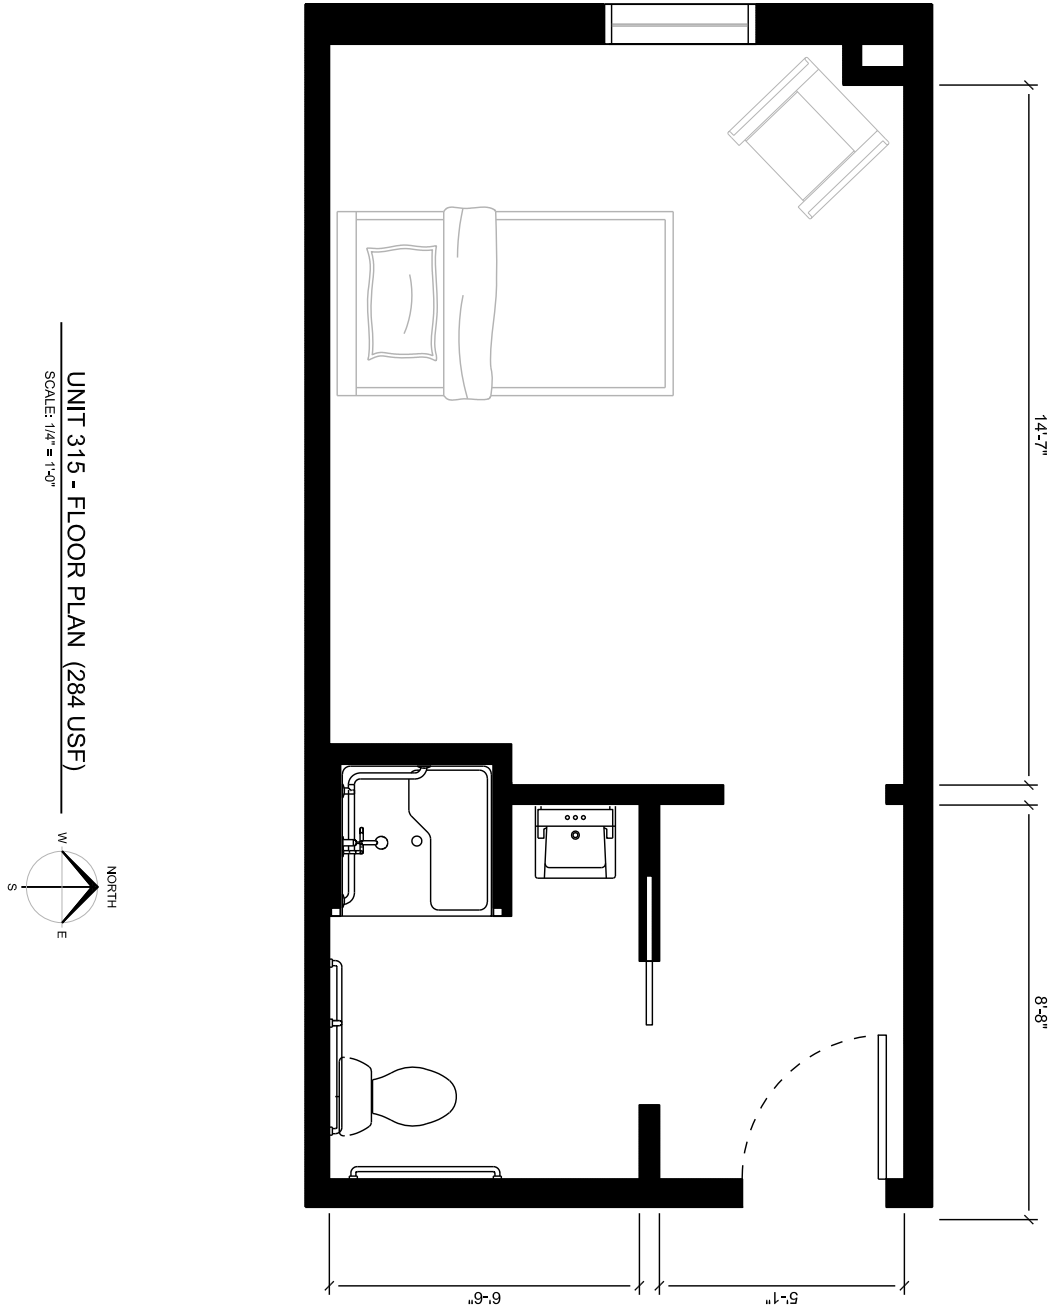

M1

MANOR

ON 1ST

DELUXE SUITES

UNIT 105
280 USF

UNIT 105 - FLOOR PLAN (280 USF)
SCALE: 1/4" = 1'-0"

UNIT 106 - FLOOR PLAN (240 USF)

SCALE: 1/4" = 1'-0"

UNIT 203 - FLOOR PLAN (280 USF)

SCALE: 1/4" = 1'-0"

UNIT 204 - FLOOR PLAN (246 USF)

SCALE: 1/4" = 1'-0"

UNIT 206 - FLOOR PLAN (287 USF)
SCALE: 1/4" = 1'-0"

UNIT 208 - FLOOR PLAN (292 USF)
SCALE: 1/4" = 1'-0"

UNIT 209 - FLOOR PLAN (265 USF)
SCALE: 1/4" = 1'-0"

UNIT 302 - FLOOR PLAN (220 USF)

SCALE: 1/4" = 1'-0"

UNIT 307 - FLOOR PLAN (309 USF)
SCALE: 1/4" = 1'-0"

UNIT 311 - FLOOR PLAN (278 USF)

SCALE: 1/4" = 1'-0"

UNIT 312 - FLOOR PLAN (246 USF)

SCALE: 1/4" = 1'-0"

UNIT 318 - FLOOR PLAN (242 USF)
SCALE: 1/4" = 1'-0"

UNIT 322 - FLOOR PLAN (253 USF)
SCALE: 1/4" = 1'-0"

MANOR ON 1ST