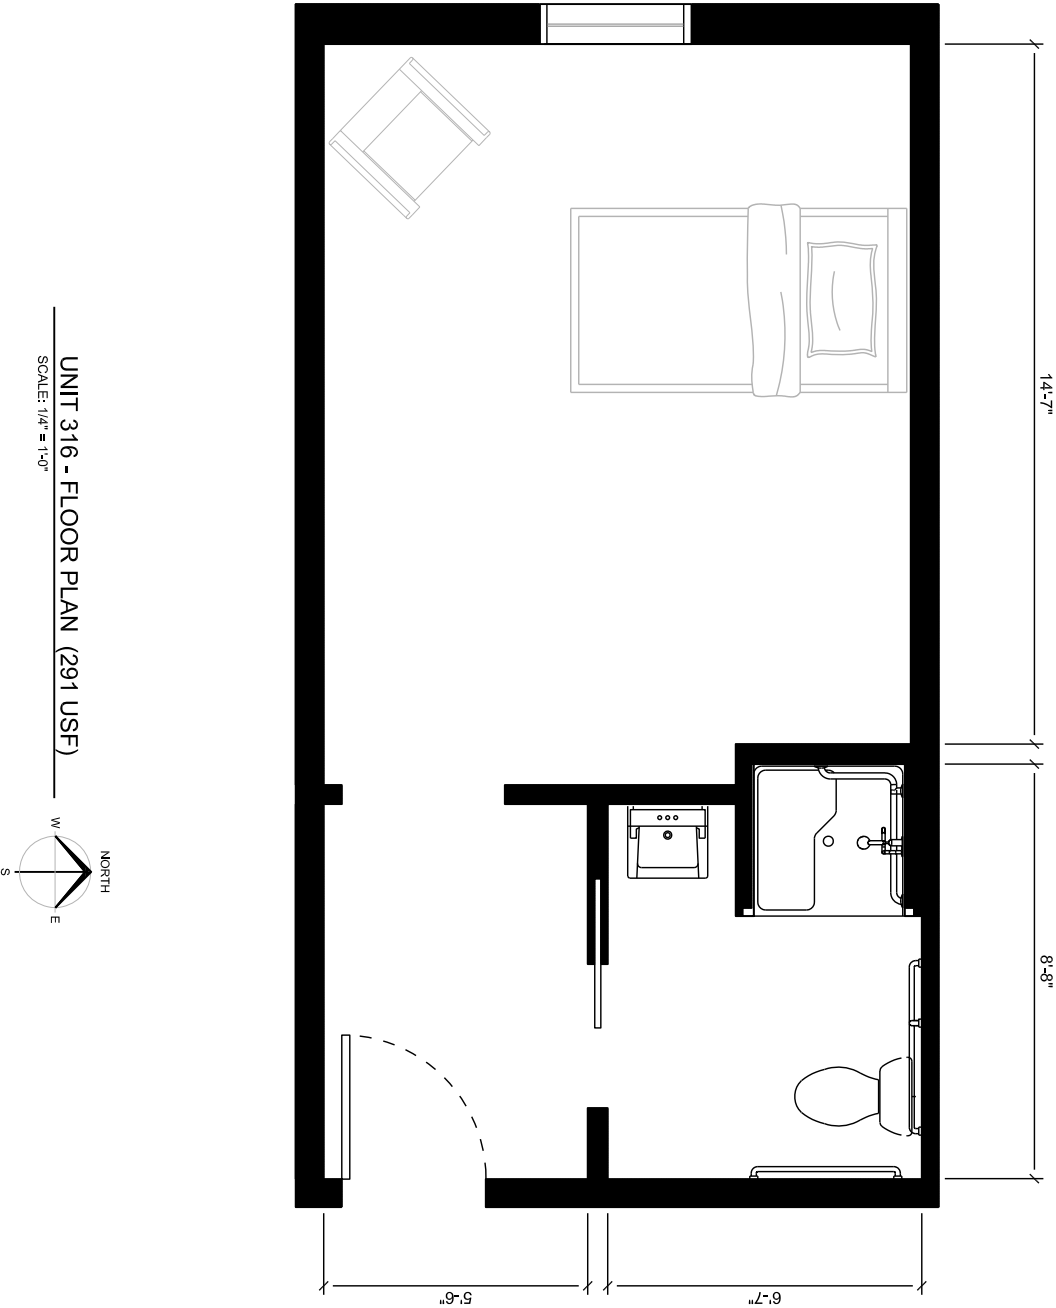

M1

MANOR

ON 1ST

DELUXE SUITES

UNIT 105
280 USF

UNIT 105 - FLOOR PLAN (280 USF)
SCALE: 1/4" = 1'-0"

UNIT 106 - FLOOR PLAN (240 USF)

SCALE: 1/4" = 1'-0"

UNIT 203 - FLOOR PLAN (280 USF)

SCALE: 1/4" = 1'-0"

UNIT 204 - FLOOR PLAN (246 USF)

SCALE: 1/4" = 1'-0"

UNIT 206 - FLOOR PLAN (287 USF)
SCALE: 1/4" = 1'-0"

UNIT 208 - FLOOR PLAN (292 USF)
SCALE: 1/4" = 1'-0"

UNIT 209 - FLOOR PLAN (265 USF)
SCALE: 1/4" = 1'-0"

UNIT 302 - FLOOR PLAN (220 USF)

SCALE: 1/4" = 1'-0"

UNIT 307 - FLOOR PLAN (309 USF)
SCALE: 1/4" = 1'-0"

UNIT 311 - FLOOR PLAN (278 USF)

SCALE: 1/4" = 1'-0"

UNIT 312 - FLOOR PLAN (246 USF)

SCALE: 1/4" = 1'-0"

UNIT 318 - FLOOR PLAN (242 USF)
SCALE: 1/4" = 1'-0"

UNIT 322 - FLOOR PLAN (253 USF)
SCALE: 1/4" = 1'-0"

MANOR ON 1ST