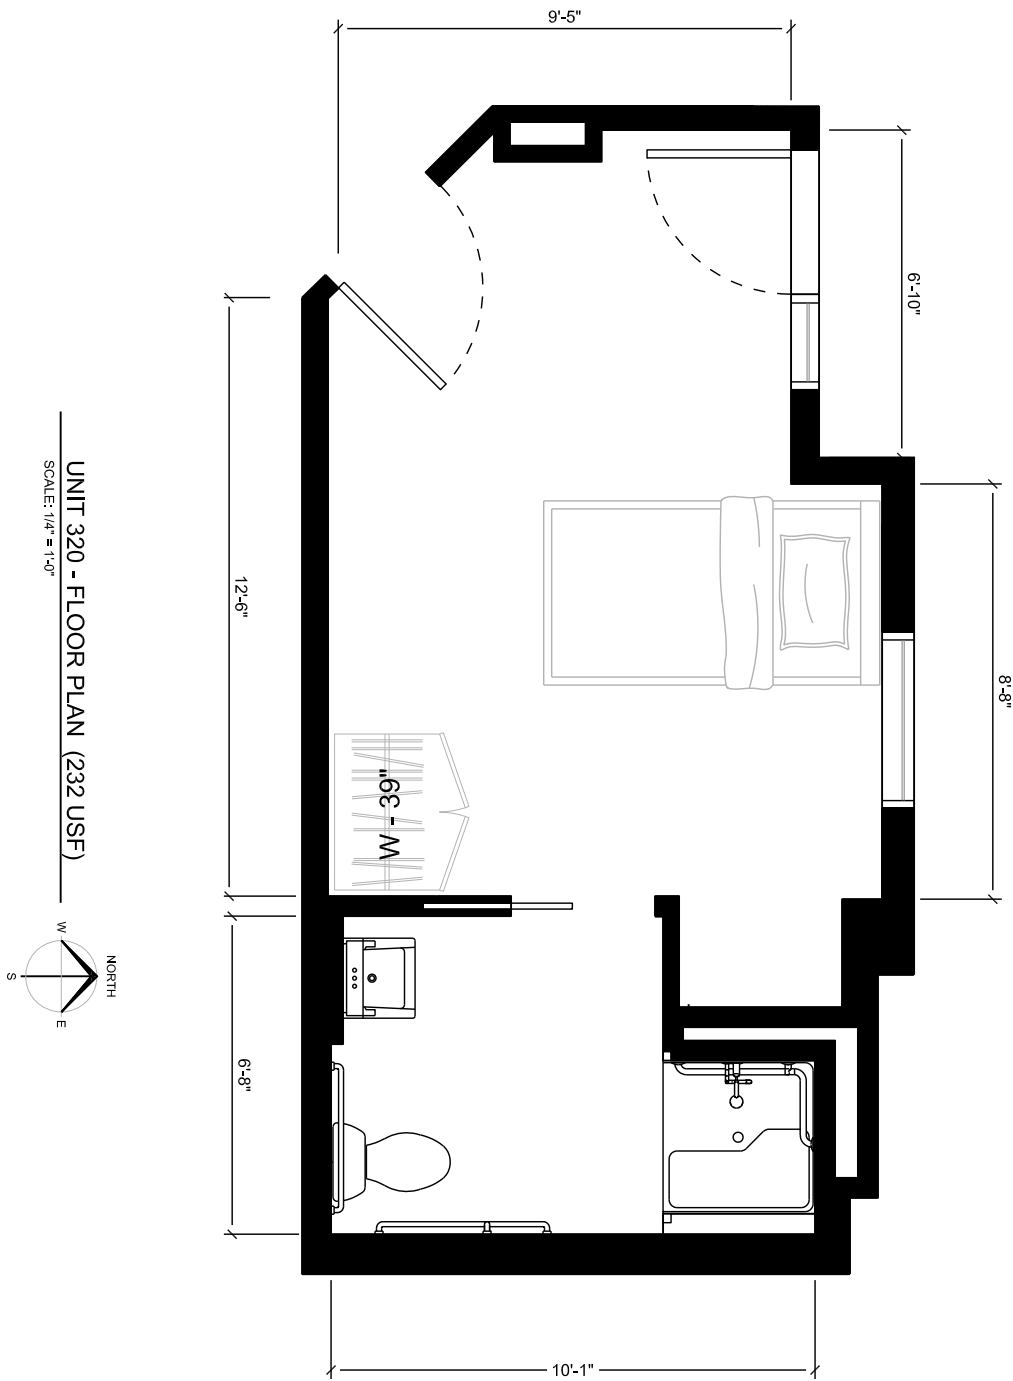

M1

MANOR

ON 1ST

DELUXE SUITES

UNIT 105
280 USF

UNIT 105 - FLOOR PLAN (280 USF)
SCALE: 1/4" = 1'-0"

UNIT 106 - FLOOR PLAN (240 USF)

SCALE: 1/4" = 1'-0"

UNIT 203 - FLOOR PLAN (280 USF)

SCALE: 1/4" = 1'-0"

UNIT 204 - FLOOR PLAN (246 USF)

SCALE: 1/4" = 1'-0"

UNIT 206 - FLOOR PLAN (287 USF)
SCALE: 1/4" = 1'-0"

UNIT 208 - FLOOR PLAN (292 USF)
SCALE: 1/4" = 1'-0"

UNIT 209 - FLOOR PLAN (265 USF)
SCALE: 1/4" = 1'-0"

UNIT 302 - FLOOR PLAN (220 USF)

SCALE: 1/4" = 1'-0"

UNIT 307 - FLOOR PLAN (309 USF)
SCALE: 1/4" = 1'-0"

UNIT 311 - FLOOR PLAN (278 USF)

SCALE: 1/4" = 1'-0"

UNIT 312 - FLOOR PLAN (246 USF)

SCALE: 1/4" = 1'-0"

UNIT 318 - FLOOR PLAN (242 USF)
SCALE: 1/4" = 1'-0"

UNIT 322 - FLOOR PLAN (253 USF)
SCALE: 1/4" = 1'-0"

MANOR ON 1ST