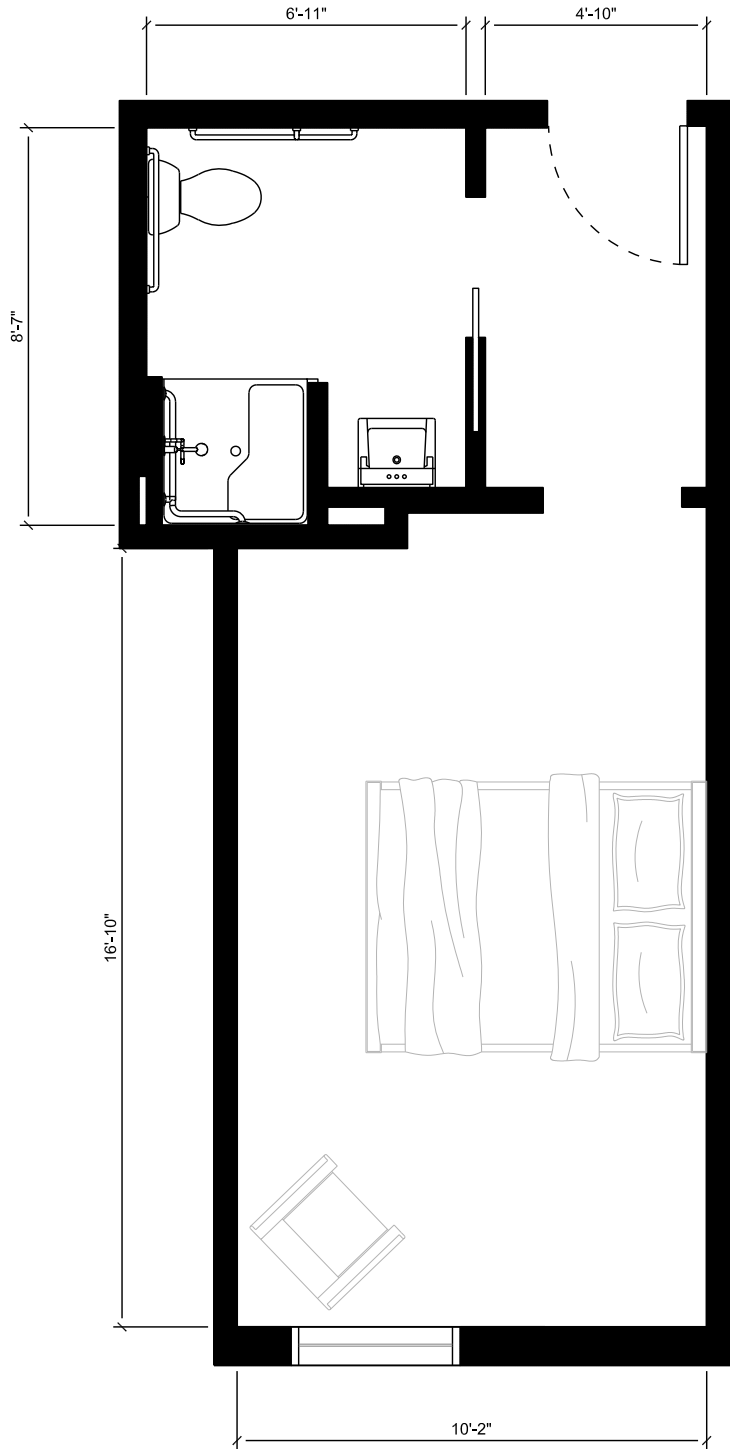

M1

MANOR

ON 1ST

DELUXE SUITES

UNIT 105
280 USF

UNIT 105 - FLOOR PLAN (280 USF)
SCALE: 1/4" = 1'-0"

UNIT 106 - FLOOR PLAN (240 USF)

SCALE: 1/4" = 1'-0"

UNIT 203 - FLOOR PLAN (280 USF)

SCALE: 1/4" = 1'-0"

UNIT 204 - FLOOR PLAN (246 USF)

SCALE: 1/4" = 1'-0"

UNIT 206 - FLOOR PLAN (287 USF)
SCALE: 1/4" = 1'-0"

UNIT 208 - FLOOR PLAN (292 USF)
SCALE: 1/4" = 1'-0"

UNIT 209 - FLOOR PLAN (265 USF)
SCALE: 1/4" = 1'-0"

UNIT 302 - FLOOR PLAN (220 USF)

SCALE: 1/4" = 1'-0"

UNIT 307 - FLOOR PLAN (309 USF)
SCALE: 1/4" = 1'-0"

UNIT 311 - FLOOR PLAN (278 USF)

SCALE: 1/4" = 1'-0"

UNIT 312 - FLOOR PLAN (246 USF)

SCALE: 1/4" = 1'-0"

UNIT 318 - FLOOR PLAN (242 USF)
SCALE: 1/4" = 1'-0"

UNIT 322 - FLOOR PLAN (253 USF)
SCALE: 1/4" = 1'-0"

MANOR ON 1ST