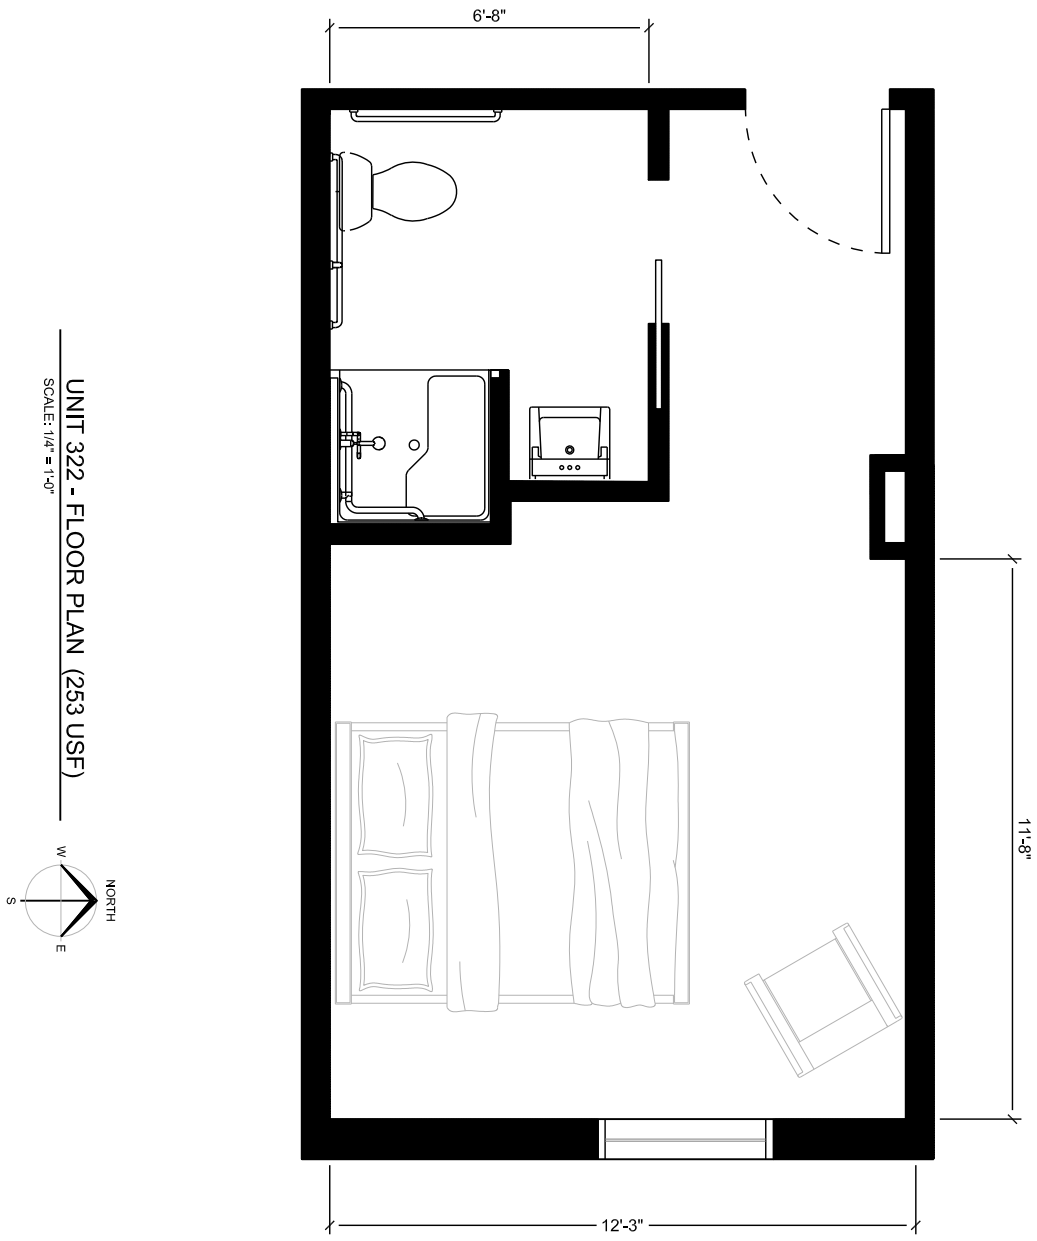

M1

MANOR

ON 1ST

DELUXE SUITES

UNIT 105
280 USF

UNIT 105 - FLOOR PLAN (280 USF)
SCALE: 1/4" = 1'-0"

UNIT 106 - FLOOR PLAN (240 USF)

SCALE: 1/4" = 1'-0"

UNIT 203 - FLOOR PLAN (280 USF)

SCALE: 1/4" = 1'-0"

UNIT 204 - FLOOR PLAN (246 USF)

SCALE: 1/4" = 1'-0"

UNIT 206 - FLOOR PLAN (287 USF)
SCALE: 1/4" = 1'-0"

UNIT 208 - FLOOR PLAN (292 USF)
SCALE: 1/4" = 1'-0"

UNIT 209 - FLOOR PLAN (265 USF)
SCALE: 1/4" = 1'-0"

UNIT 302 - FLOOR PLAN (220 USF)

SCALE: 1/4" = 1'-0"

UNIT 307 - FLOOR PLAN (309 USF)
SCALE: 1/4" = 1'-0"

UNIT 311 - FLOOR PLAN (278 USF)

SCALE: 1/4" = 1'-0"

UNIT 312 - FLOOR PLAN (246 USF)

SCALE: 1/4" = 1'-0"

UNIT 318 - FLOOR PLAN (242 USF)
SCALE: 1/4" = 1'-0"

UNIT 322 - FLOOR PLAN (253 USF)
SCALE: 1/4" = 1'-0"

MANOR ON 1ST