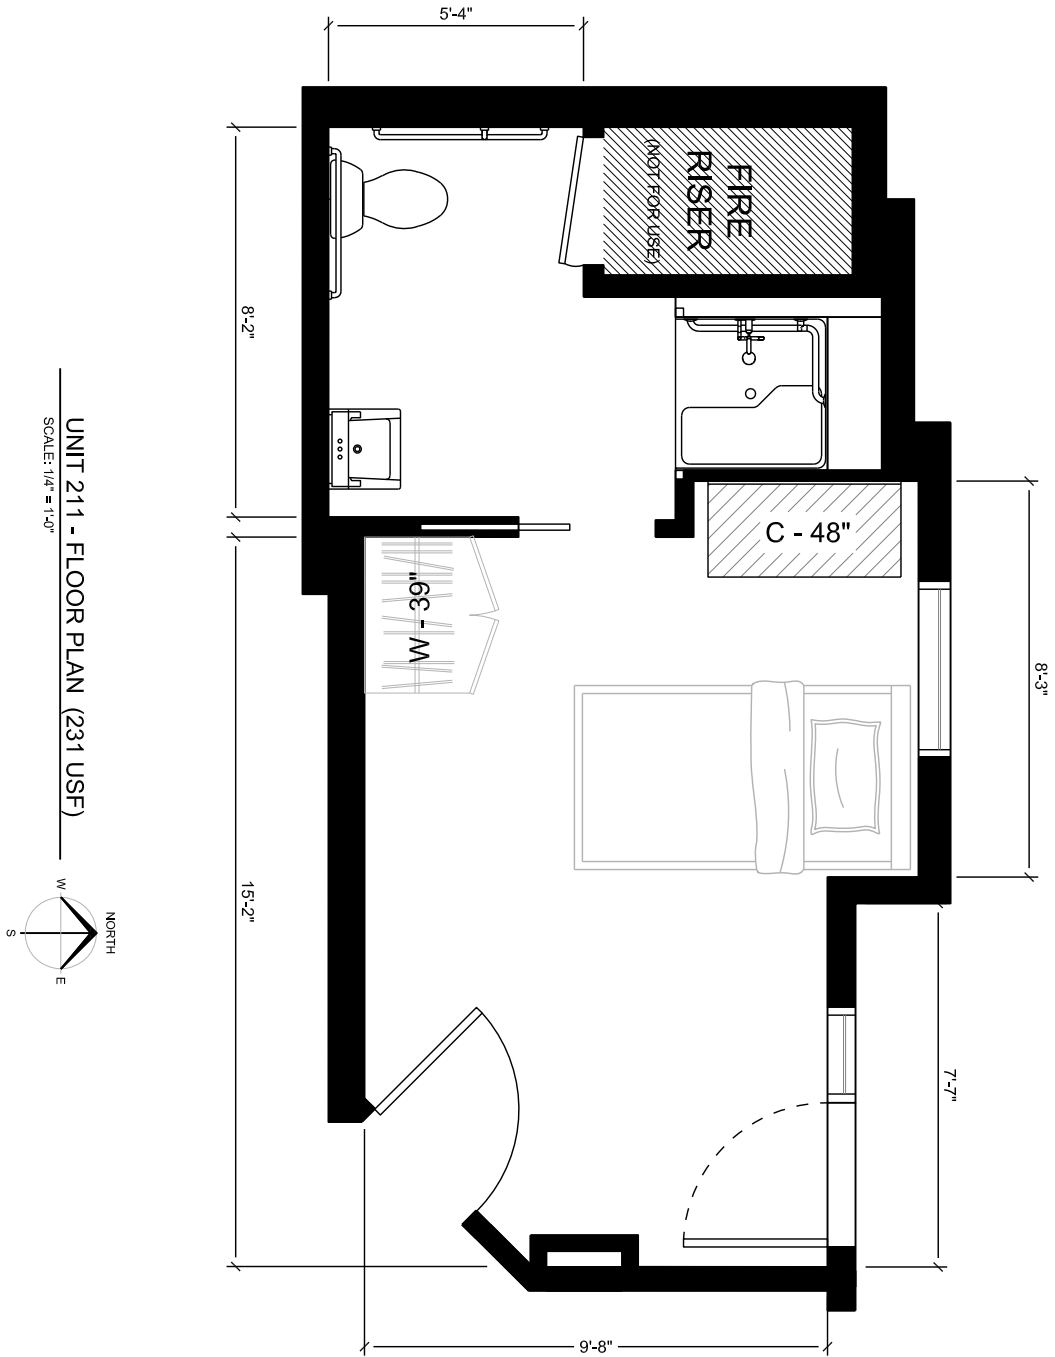

M1

MANOR

ON 1ST

DELUXE SUITES

UNIT 105
280 USF

UNIT 105 - FLOOR PLAN (280 USF)
SCALE: 1/4" = 1'-0"

UNIT 106 - FLOOR PLAN (240 USF)

SCALE: 1/4" = 1'-0"

UNIT 203 - FLOOR PLAN (280 USF)

SCALE: 1/4" = 1'-0"

UNIT 204 - FLOOR PLAN (246 USF)

SCALE: 1/4" = 1'-0"

UNIT 206 - FLOOR PLAN (287 USF)
SCALE: 1/4" = 1'-0"

UNIT 208 - FLOOR PLAN (292 USF)
SCALE: 1/4" = 1'-0"

UNIT 209 - FLOOR PLAN (265 USF)
SCALE: 1/4" = 1'-0"

UNIT 302 - FLOOR PLAN (220 USF)

SCALE: 1/4" = 1'-0"

UNIT 307 - FLOOR PLAN (309 USF)
SCALE: 1/4" = 1'-0"

UNIT 311 - FLOOR PLAN (278 USF)

SCALE: 1/4" = 1'-0"

UNIT 312 - FLOOR PLAN (246 USF)

SCALE: 1/4" = 1'-0"

UNIT 318 - FLOOR PLAN (242 USF)
SCALE: 1/4" = 1'-0"

UNIT 322 - FLOOR PLAN (253 USF)
SCALE: 1/4" = 1'-0"

MANOR ON 1ST