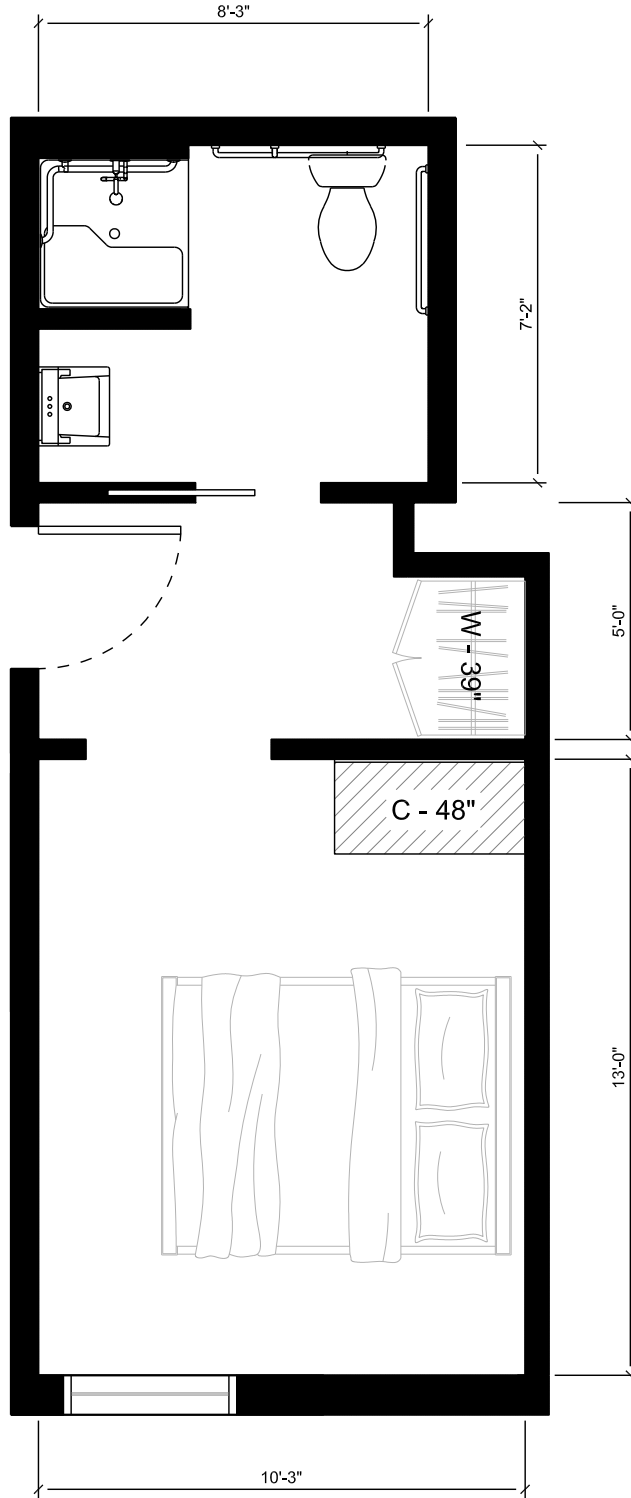

M1

MANOR

ON 1ST

DELUXE SUITES

UNIT 105
280 USF

UNIT 105 - FLOOR PLAN (280 USF)
SCALE: 1/4" = 1'-0"

UNIT 106 - FLOOR PLAN (240 USF)

SCALE: 1/4" = 1'-0"

UNIT 203 - FLOOR PLAN (280 USF)

SCALE: 1/4" = 1'-0"

UNIT 204 - FLOOR PLAN (246 USF)

SCALE: 1/4" = 1'-0"

UNIT 206 - FLOOR PLAN (287 USF)
SCALE: 1/4" = 1'-0"

UNIT 208 - FLOOR PLAN (292 USF)
SCALE: 1/4" = 1'-0"

UNIT 209 - FLOOR PLAN (265 USF)
SCALE: 1/4" = 1'-0"

UNIT 302 - FLOOR PLAN (220 USF)

SCALE: 1/4" = 1'-0"

UNIT 307 - FLOOR PLAN (309 USF)
SCALE: 1/4" = 1'-0"

UNIT 311 - FLOOR PLAN (278 USF)

SCALE: 1/4" = 1'-0"

UNIT 312 - FLOOR PLAN (246 USF)

SCALE: 1/4" = 1'-0"

UNIT 318 - FLOOR PLAN (242 USF)
SCALE: 1/4" = 1'-0"

UNIT 322 - FLOOR PLAN (253 USF)
SCALE: 1/4" = 1'-0"

MANOR ON 1ST