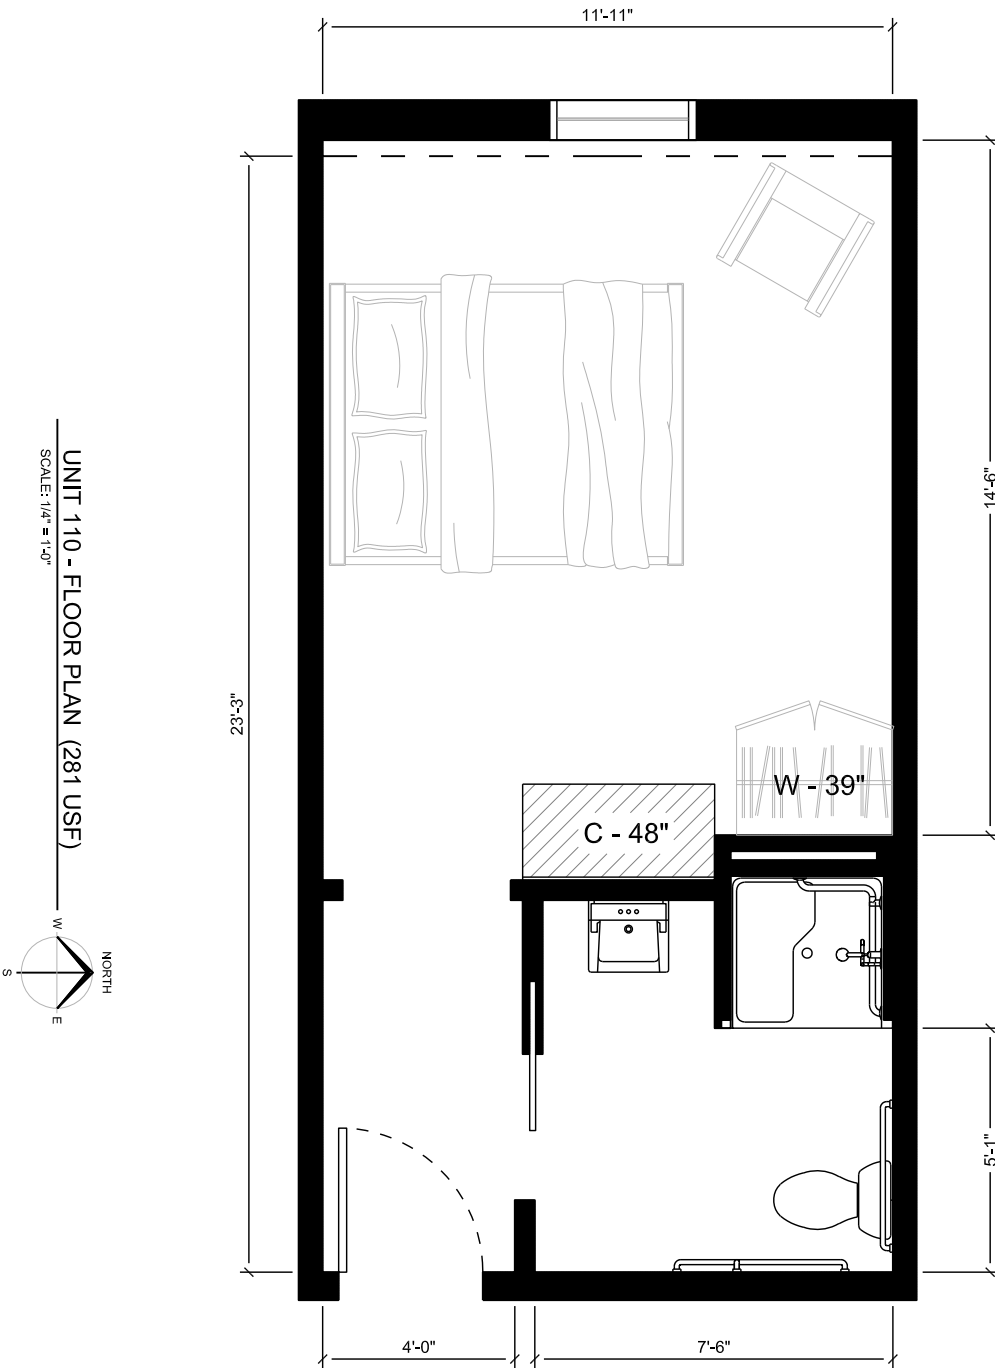

M1

MANOR

ON 1ST

DELUXE SUITES

UNIT 105
280 USF

UNIT 105 - FLOOR PLAN (280 USF)
SCALE: 1/4" = 1'-0"

UNIT 106 - FLOOR PLAN (240 USF)

SCALE: 1/4" = 1'-0"

UNIT 203 - FLOOR PLAN (280 USF)

SCALE: 1/4" = 1'-0"

UNIT 204 - FLOOR PLAN (246 USF)

SCALE: 1/4" = 1'-0"

UNIT 206 - FLOOR PLAN (287 USF)
SCALE: 1/4" = 1'-0"

UNIT 208 - FLOOR PLAN (292 USF)
SCALE: 1/4" = 1'-0"

UNIT 209 - FLOOR PLAN (265 USF)
SCALE: 1/4" = 1'-0"

UNIT 302 - FLOOR PLAN (220 USF)

SCALE: 1/4" = 1'-0"

UNIT 307 - FLOOR PLAN (309 USF)
SCALE: 1/4" = 1'-0"

UNIT 311 - FLOOR PLAN (278 USF)

SCALE: 1/4" = 1'-0"

UNIT 312 - FLOOR PLAN (246 USF)

SCALE: 1/4" = 1'-0"

UNIT 318 - FLOOR PLAN (242 USF)
SCALE: 1/4" = 1'-0"

UNIT 322 - FLOOR PLAN (253 USF)
SCALE: 1/4" = 1'-0"

MANOR ON 1ST