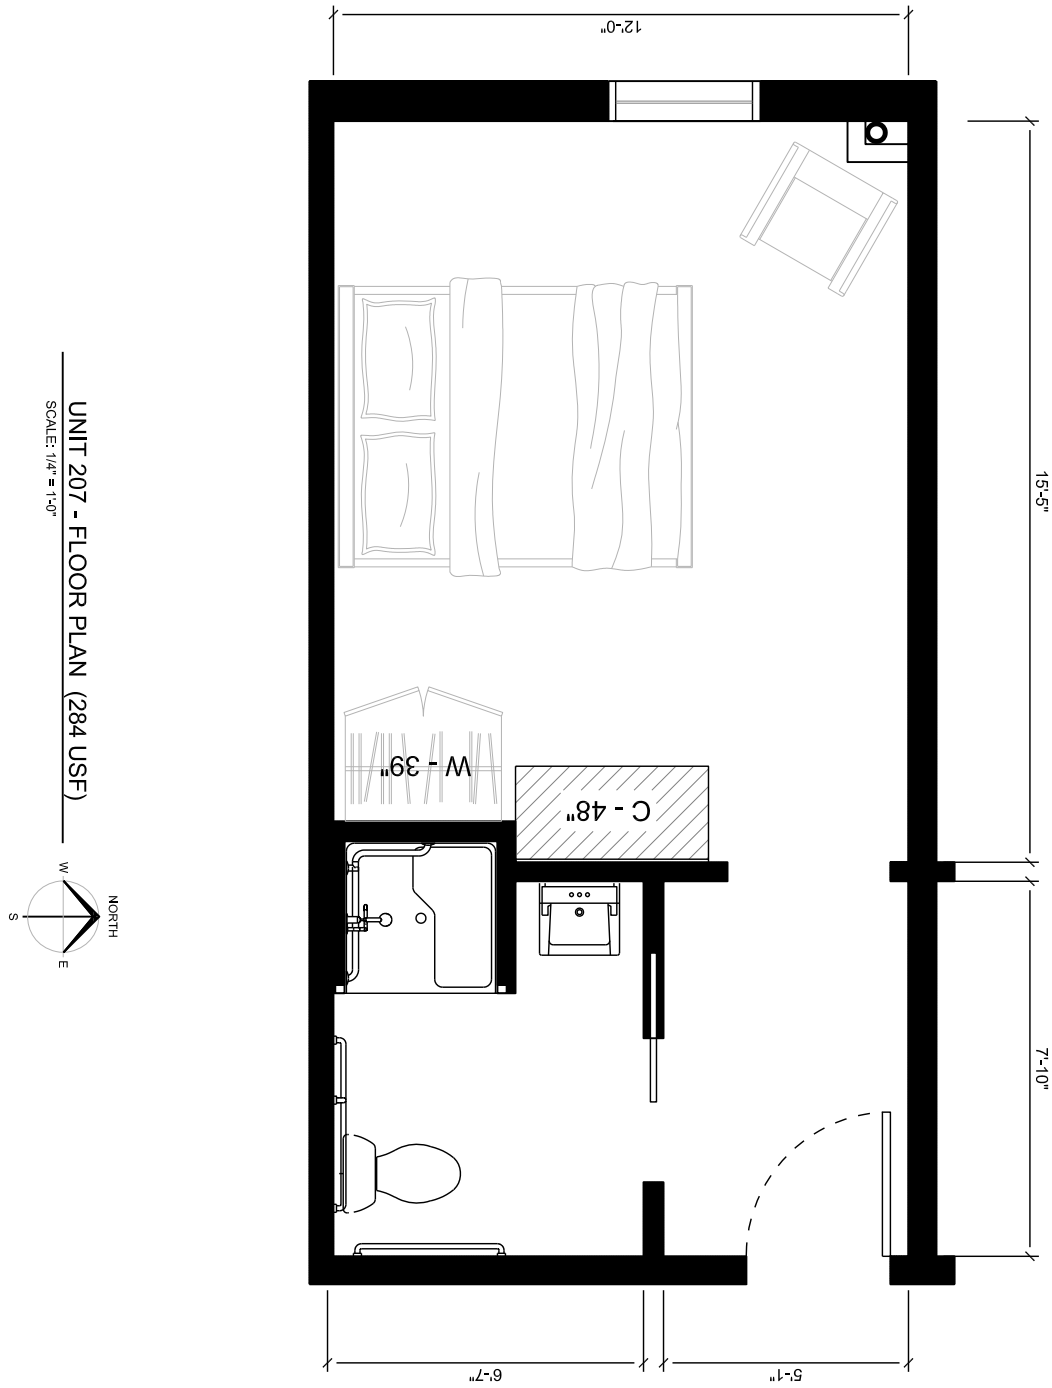

M1

MANOR

ON 1ST

DELUXE SUITES

UNIT 105
280 USF

UNIT 105 - FLOOR PLAN (280 USF)
SCALE: 1/4" = 1'-0"

UNIT 106 - FLOOR PLAN (240 USF)

SCALE: 1/4" = 1'-0"

UNIT 203 - FLOOR PLAN (280 USF)

SCALE: 1/4" = 1'-0"

UNIT 204 - FLOOR PLAN (246 USF)

SCALE: 1/4" = 1'-0"

UNIT 206 - FLOOR PLAN (287 USF)
SCALE: 1/4" = 1'-0"

UNIT 208 - FLOOR PLAN (292 USF)
SCALE: 1/4" = 1'-0"

UNIT 209 - FLOOR PLAN (265 USF)
SCALE: 1/4" = 1'-0"

UNIT 302 - FLOOR PLAN (220 USF)

SCALE: 1/4" = 1'-0"

UNIT 307 - FLOOR PLAN (309 USF)
SCALE: 1/4" = 1'-0"

UNIT 311 - FLOOR PLAN (278 USF)

SCALE: 1/4" = 1'-0"

UNIT 312 - FLOOR PLAN (246 USF)

SCALE: 1/4" = 1'-0"

UNIT 318 - FLOOR PLAN (242 USF)
SCALE: 1/4" = 1'-0"

UNIT 322 - FLOOR PLAN (253 USF)
SCALE: 1/4" = 1'-0"

MANOR ON 1ST